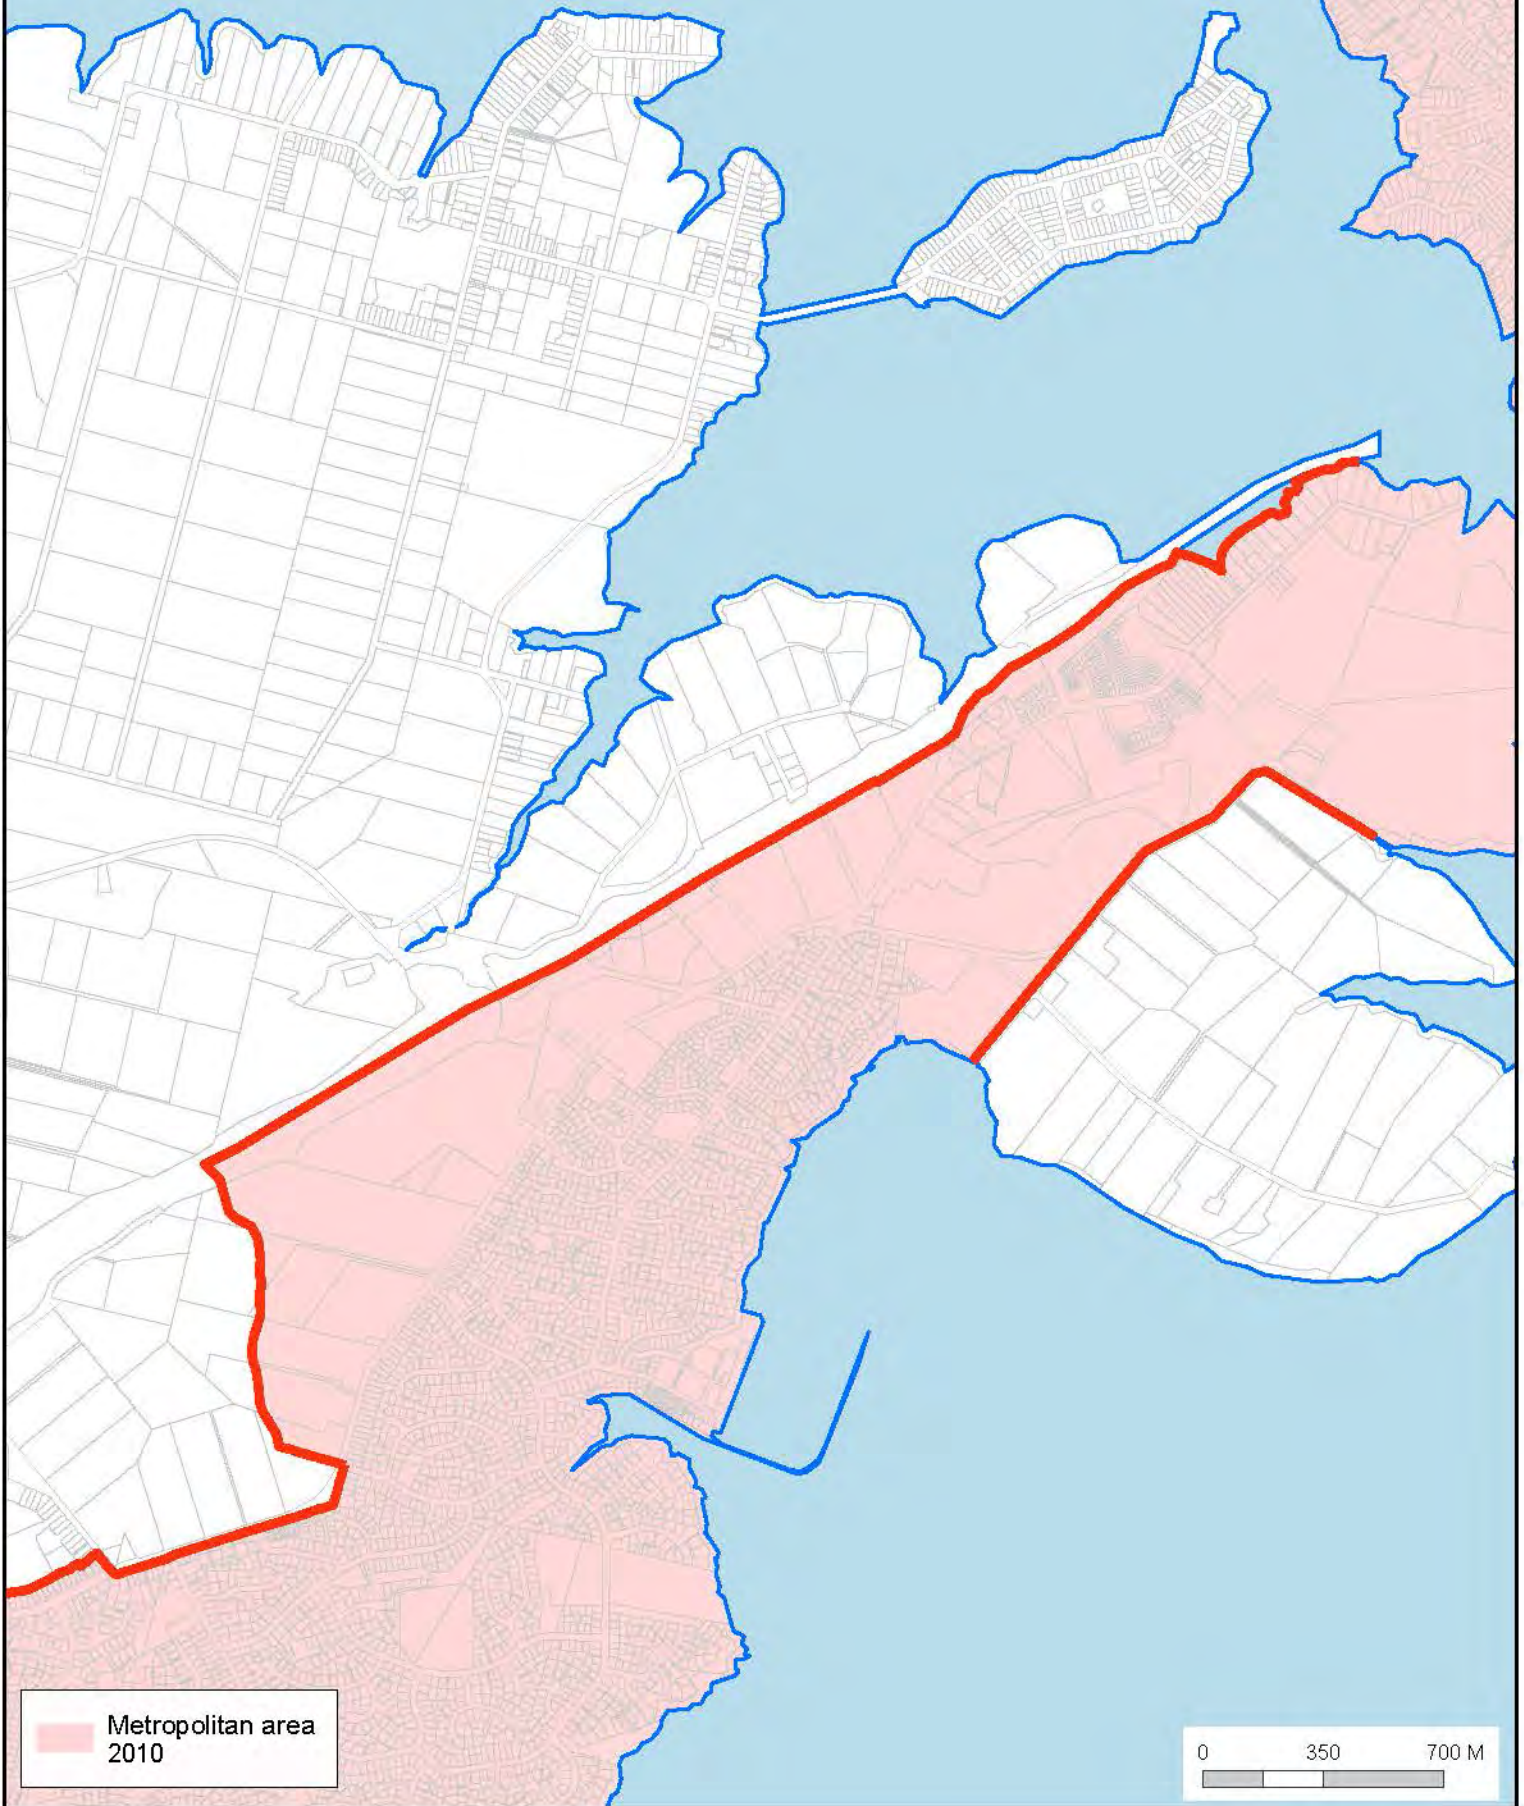

Auckland Council
Te Kaitiaki Take Kōwhiri

Metropolitan Area: Albany

Auckland Council
Te Kaitiaki Take Kōwhiri

Metropolitan Area: Ambury

Auckland Council
Te Kaitiaki Take Kōwhiri

Metropolitan Area: Border - Orewa

Metropolitan area
2010

0 350 700 M

**Auckland
Council**

Metropolitan Area: Henderson Valley - Oratia

Auckland Council
Te Kaitiaki Take Kōwhiri

Metropolitan Area: Hingaia - Drury South

Auckland Council
Te Kaitiaki Take Kōwhiri