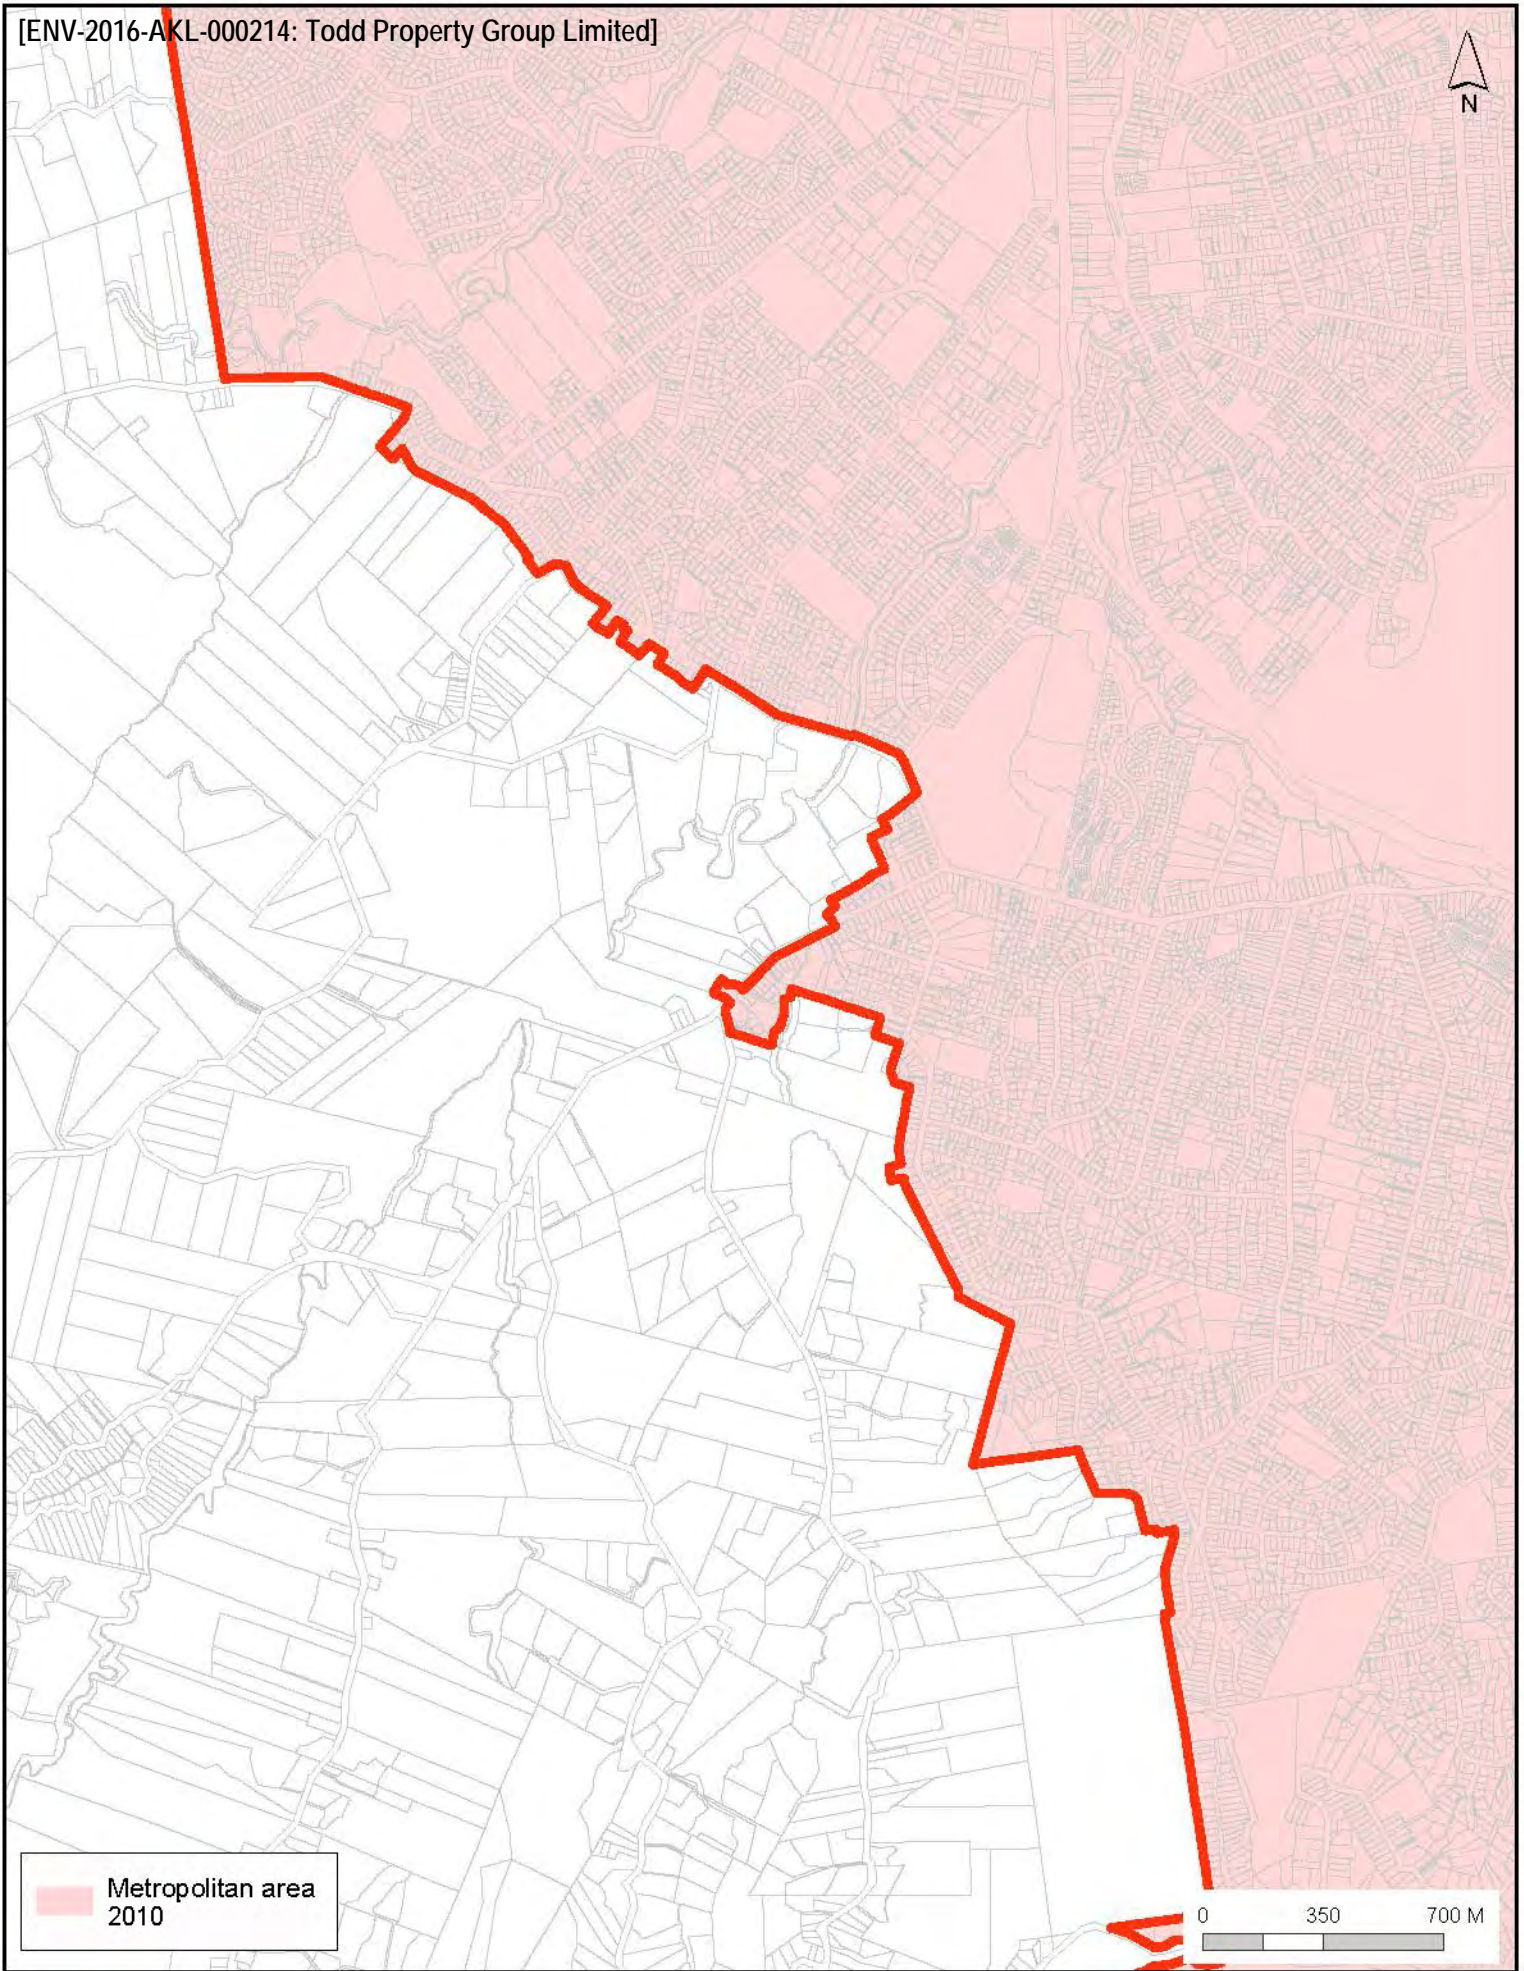

Auckland Council
Te Kaitiaki Take Kōwhiri

Metropolitan Area: Albany

Auckland Council
Te Kaitiaki Take Kōwhiri

Metropolitan Area: Ambury

Auckland Council
Te Kaitiaki Take Kōwhiri

Metropolitan Area: Border - Orewa

Metropolitan area
2010

0 350 700 M

Auckland Council
Te Kaitiaki Take Kōwhiri

Metropolitan Area: East Tamaki - Manurewa East

Metropolitan area
2010

0 350 700 M

Auckland
Council

Metropolitan Area: Hatfields - Orewa

Metropolitan area
2010

0 350 700 M

**Auckland
Council**

Metropolitan Area: Henderson Valley - Oratia

Auckland Council
Te Kaitiaki Take Kōwhiri

Metropolitan Area: Hingaia - Drury South

Auckland Council
Te Kaitiaki Take Kōwhiri

Metropolitan Area: Shakespear

Auckland Council
Te Kaitiaki Take Kōwhiri

Metropolitan area
2010

0 350 700 M

**Auckland
Council**

Metropolitan Area: Swanson - Ranui

Metropolitan Area: Takanini

Auckland Council
Te Kaunihera o Te Ika Māori