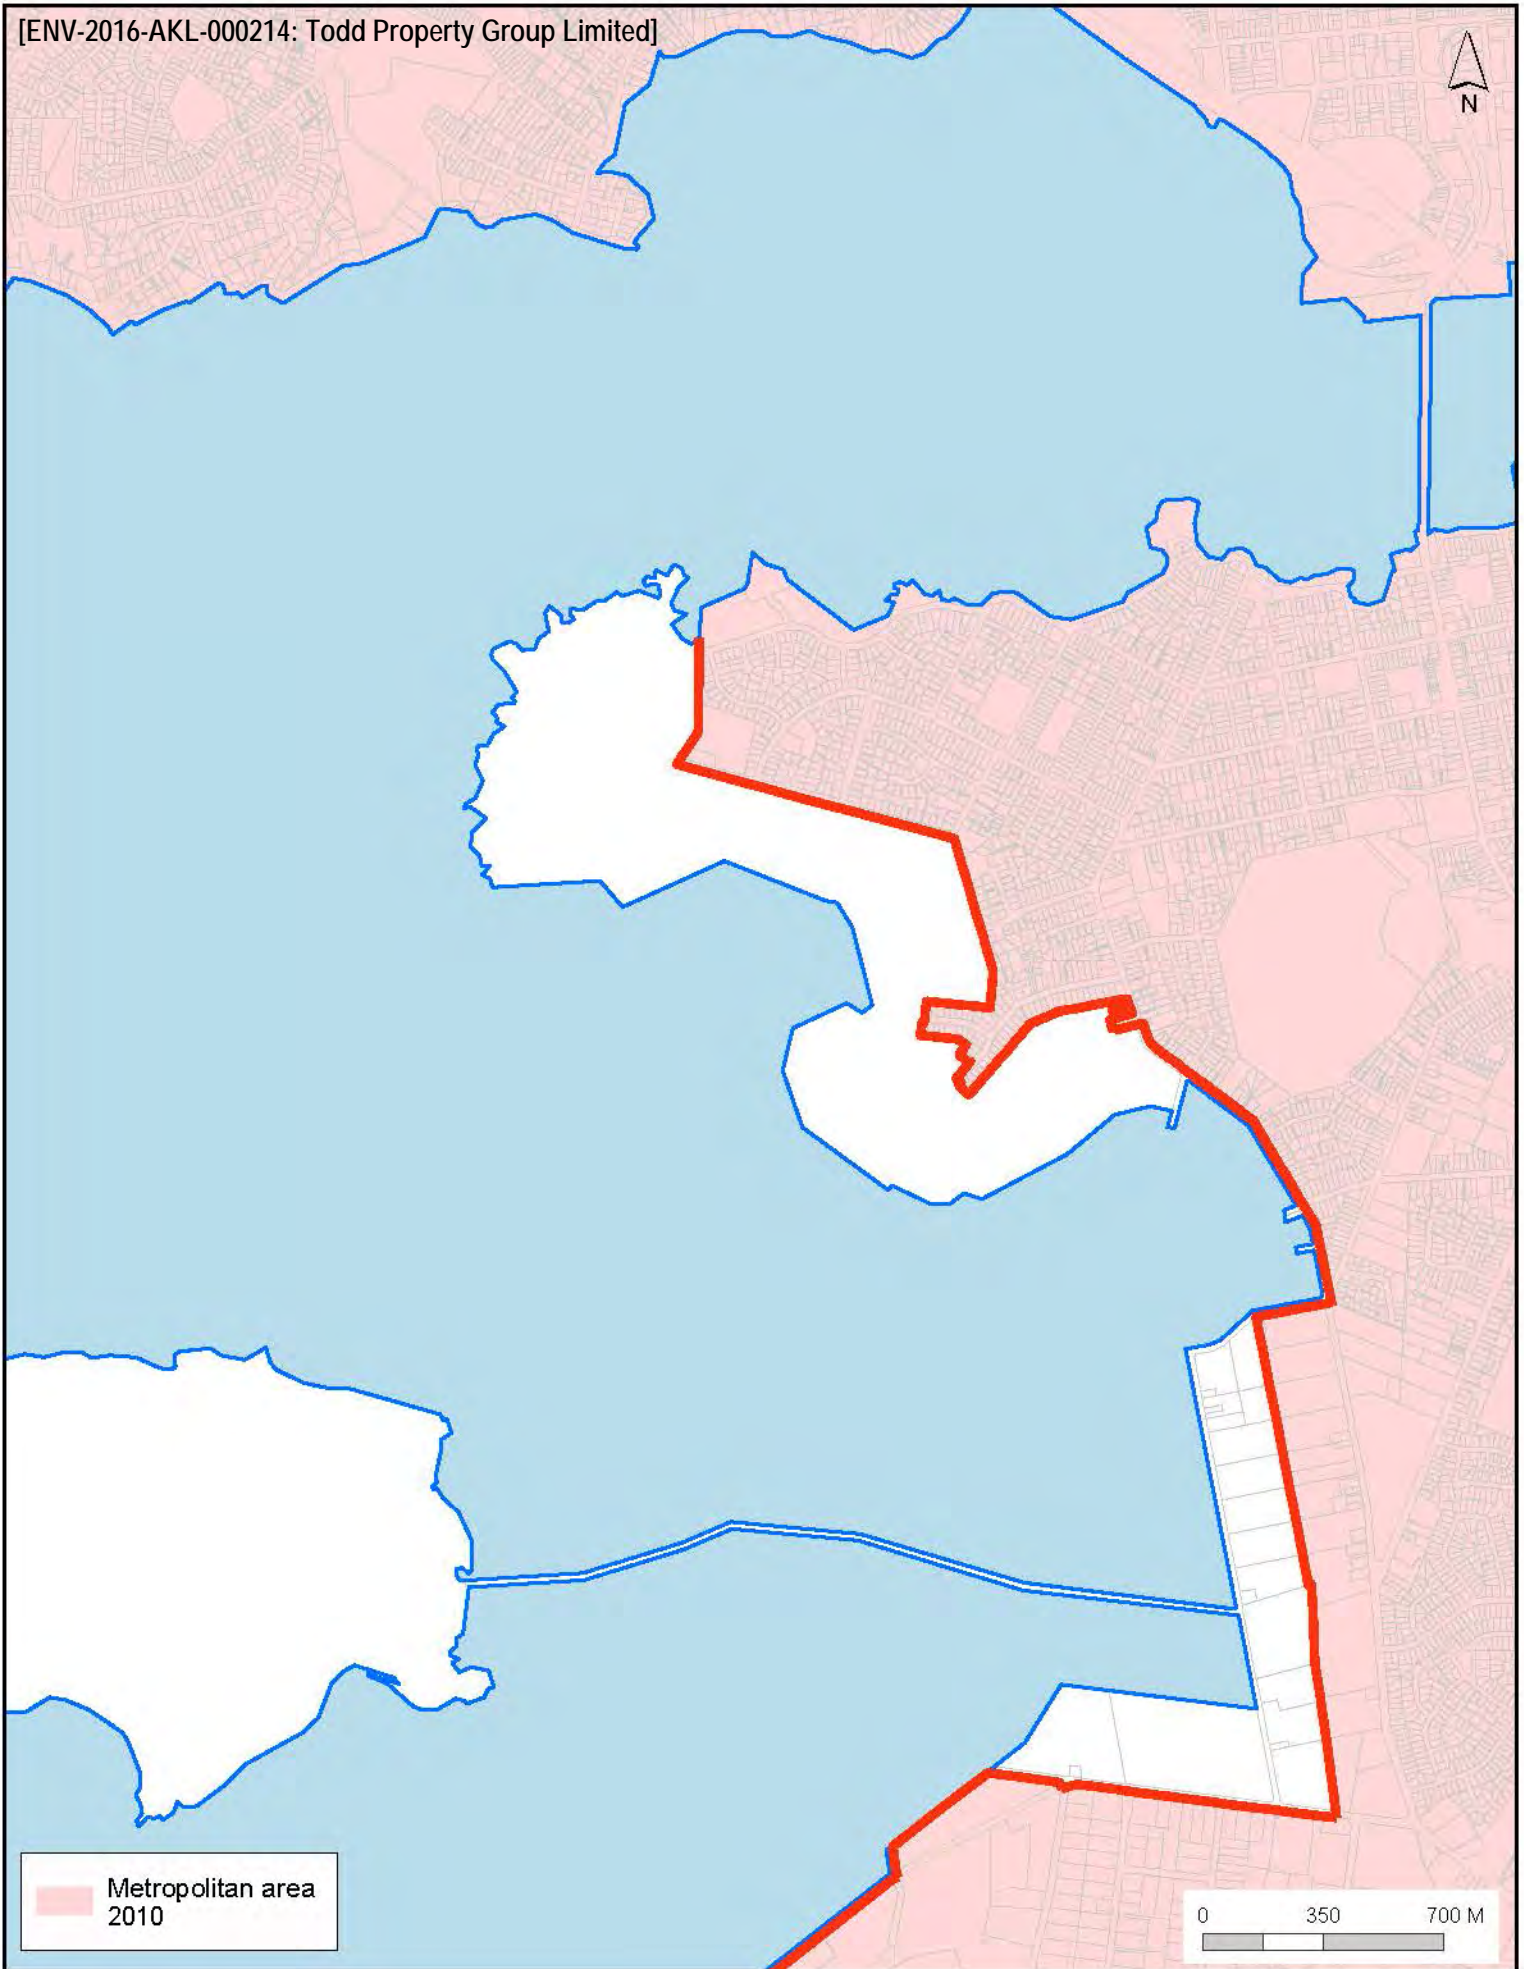

Auckland Council
Te Kaitiaki Take Kōwhiri

Metropolitan Area: Albany

Auckland Council
Te Kaitiaki Take Kōwhiri

Metropolitan Area: Ambury

Auckland Council
Te Kaitiaki Take Kōwhiri

Metropolitan Area: Border - Orewa

Metropolitan area
2010

0 350 700 M

Auckland Council
Te Kaitiaki Take Kōwhiri

Metropolitan Area: East Tamaki - Manurewa East

Metropolitan area
2010

0 350 700 M

Auckland
Council

Metropolitan Area: Hatfields - Orewa