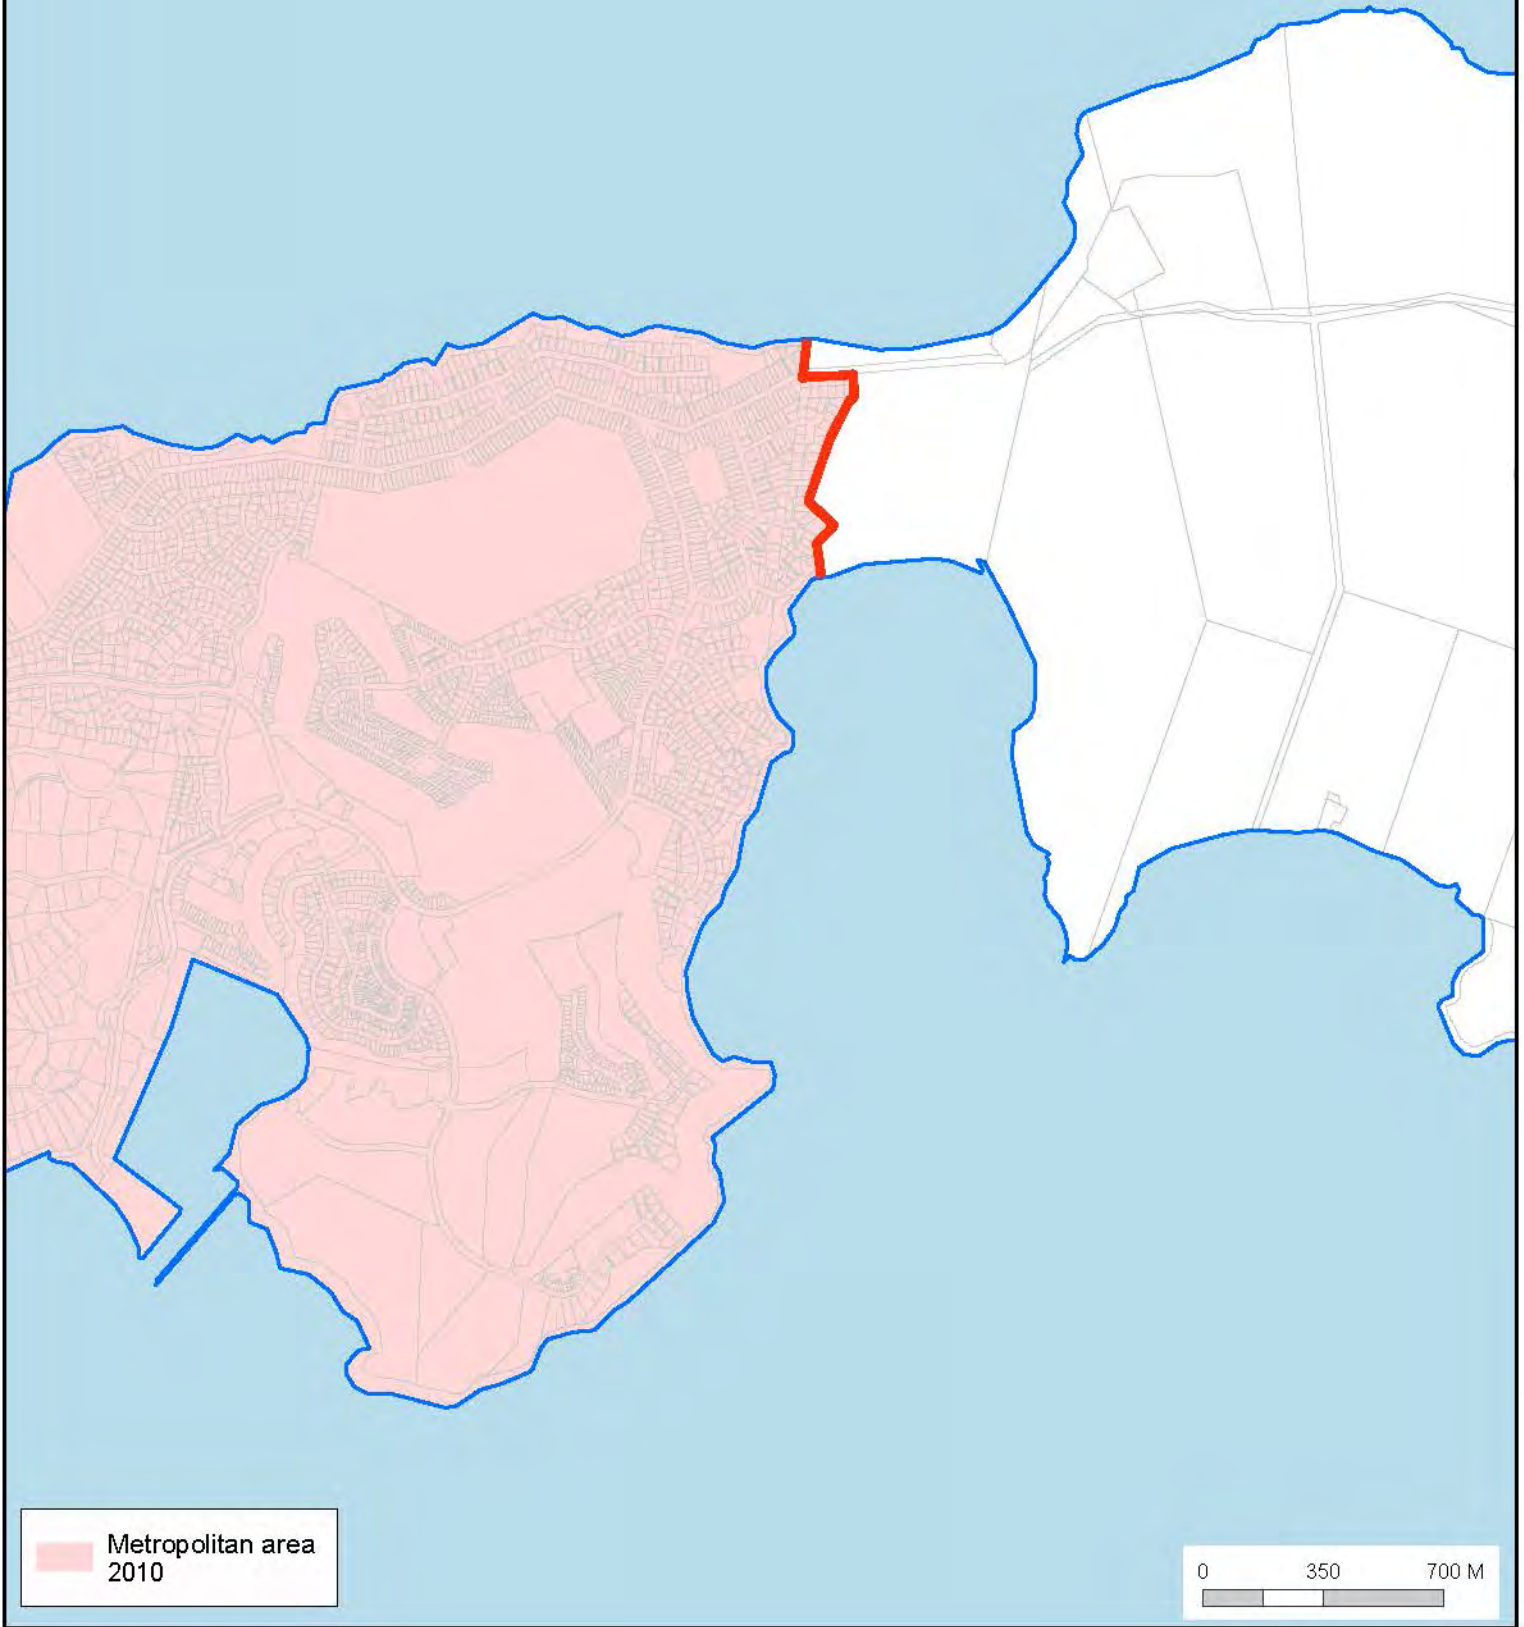

Auckland Council
Te Kaitiaki Take Kōwhiri

Metropolitan Area: Albany

Auckland Council
Te Kaitiaki Take Kōwhiri

Metropolitan Area: Ambury

Auckland Council
Te Kaitiaki Take Kōwhiri

Metropolitan Area: Border - Orewa

Metropolitan area
2010

0 350 700 M

**Auckland
Council**

Metropolitan Area: Papakura / Drury

Metropolitan area
2010

0 350 700 M

Auckland Council
Te Kaitiaki Take Kōwhiri

Metropolitan Area: Puhinui