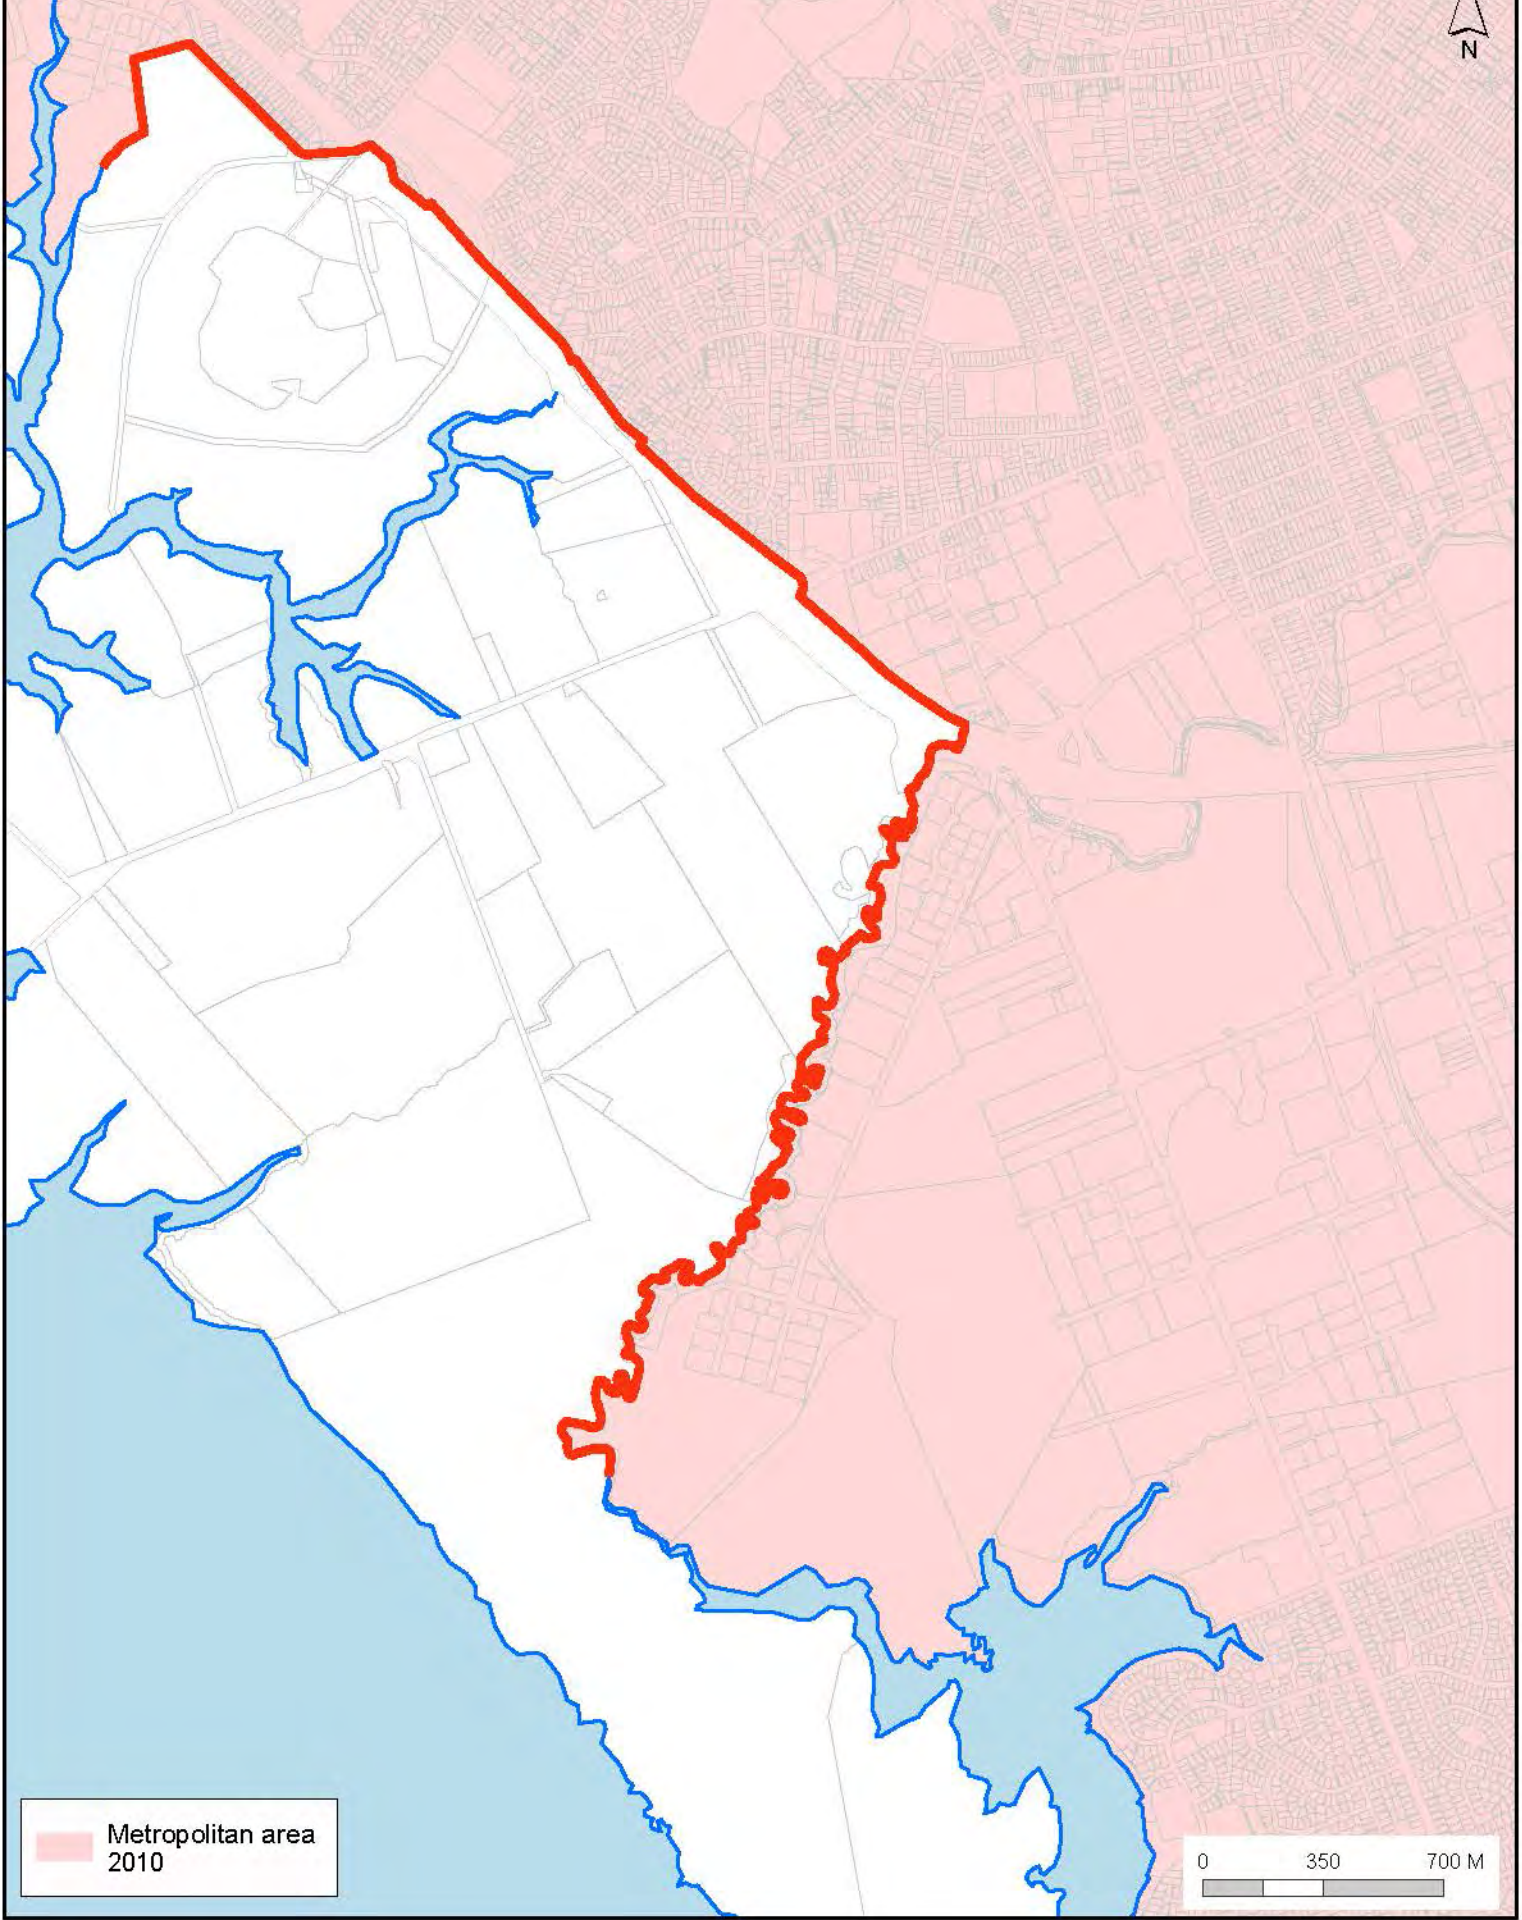

Metropolitan area
2010

0 350 700 M

Auckland Council
Te Kaitiaki Take Kōwhiri

Metropolitan Area: Puhinui