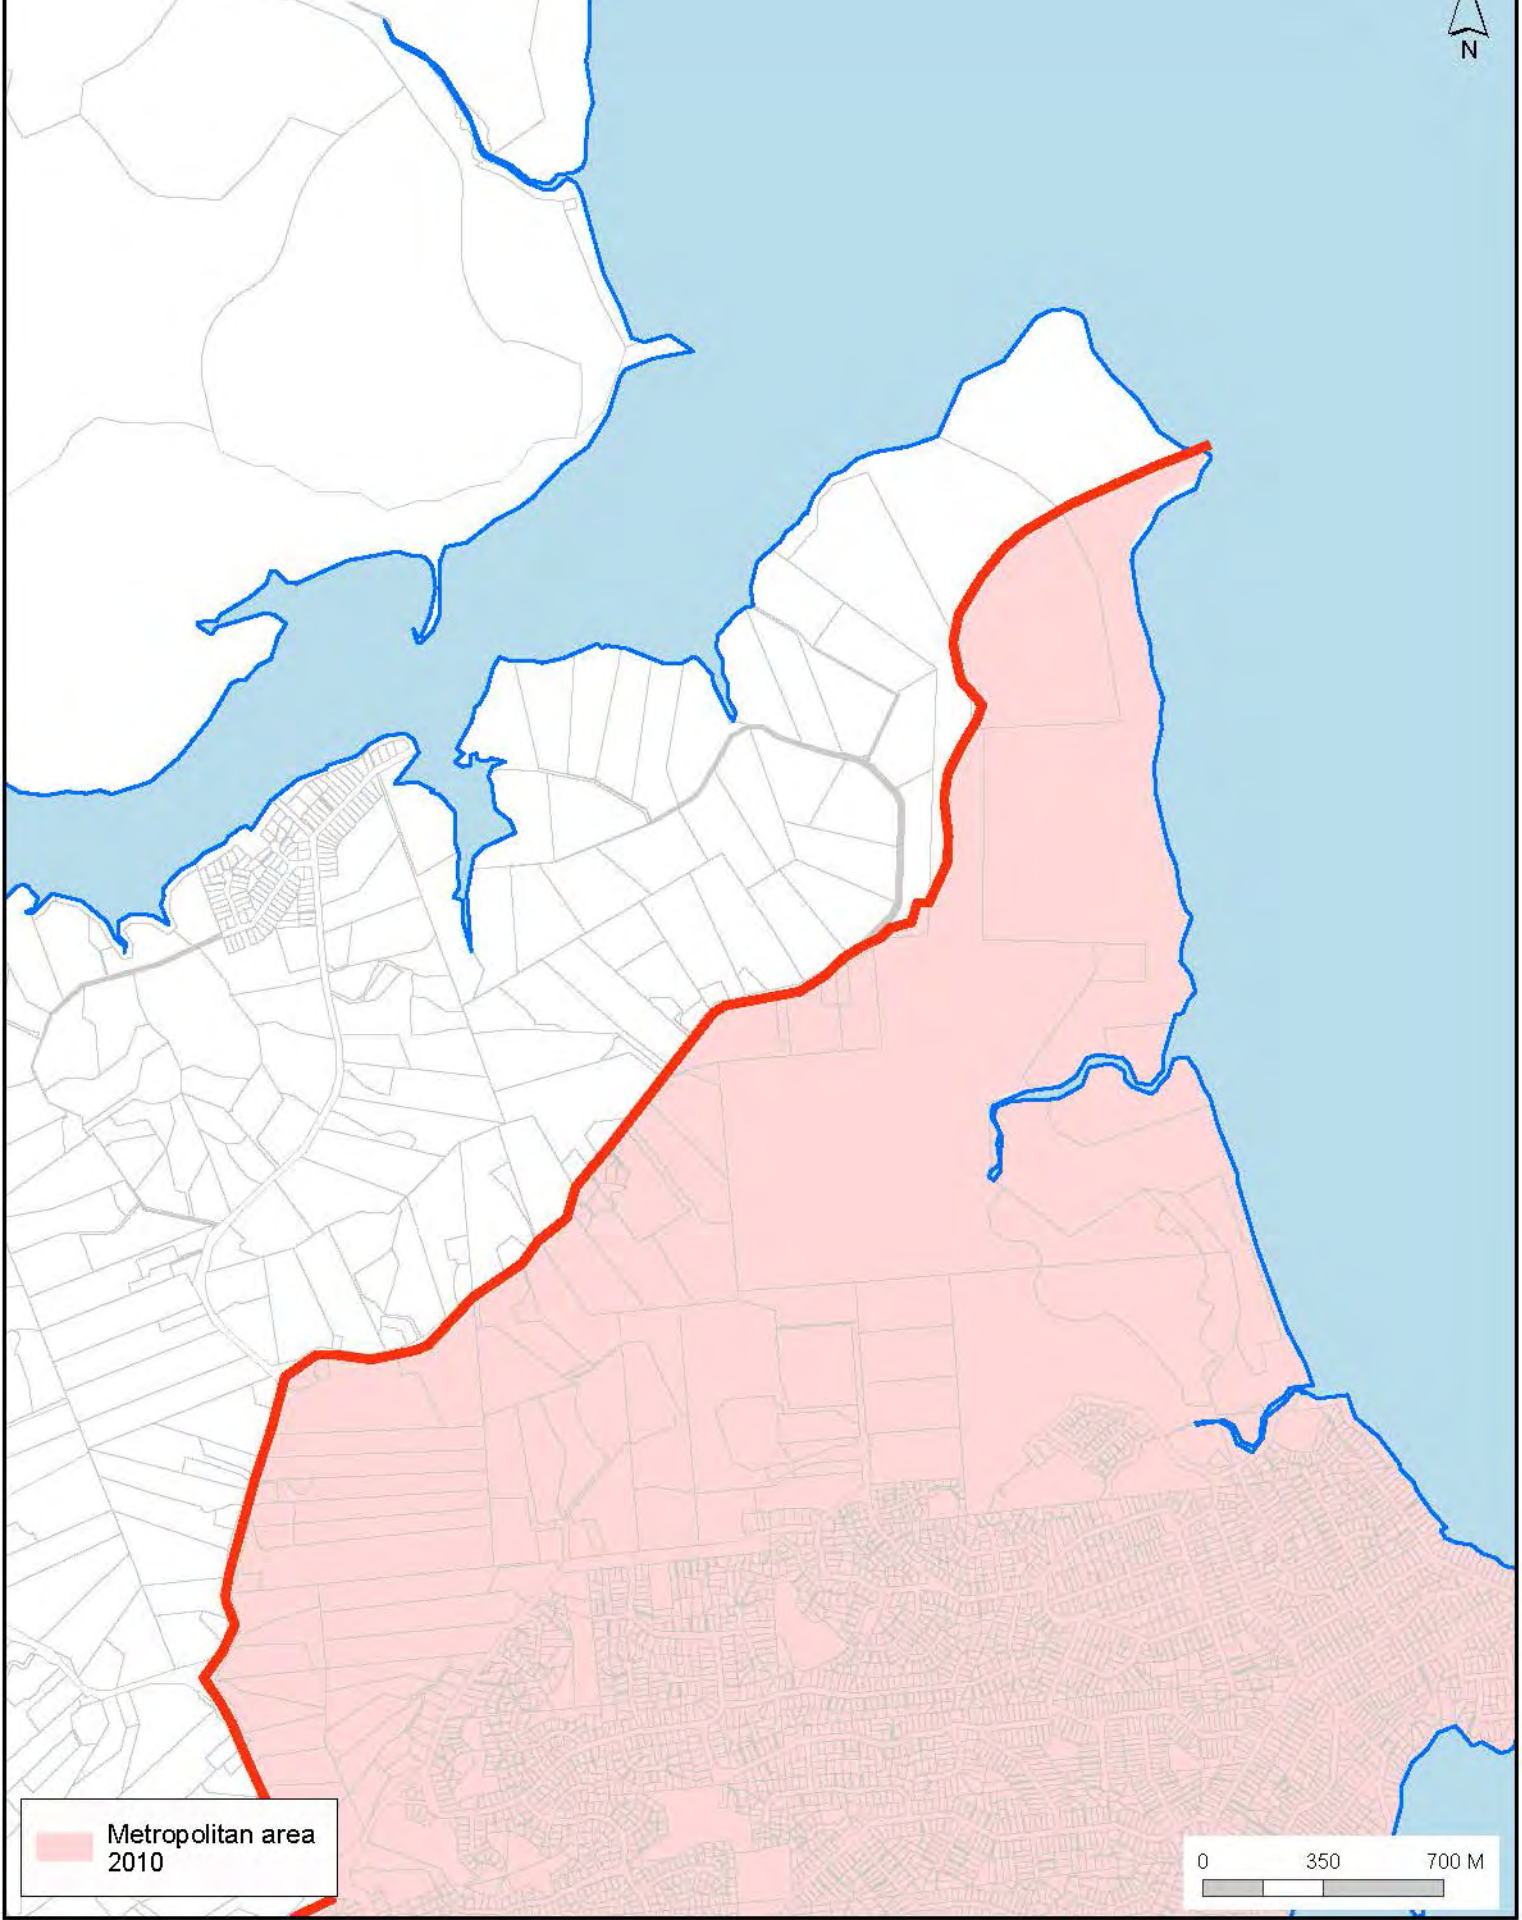

Auckland Council
Te Kaitiaki Take Kōwhiri

Metropolitan Area: Albany

Auckland Council
Te Kaitiaki Take Kōwhiri

Metropolitan Area: Ambury

Auckland Council
Te Kaitiaki Take Kōwhiri

Metropolitan Area: Border - Orewa

Metropolitan Area: Hobsonville

Metropolitan area
2010

0 350 700 M

Metropolitan Area: Ihumatao

Auckland Council
Te Kaitiaki Take Kōwhiri

Auckland Council
Kaitiaki Take Kōwhiri

Metropolitan Area: Konini - Waima/ Laingholm