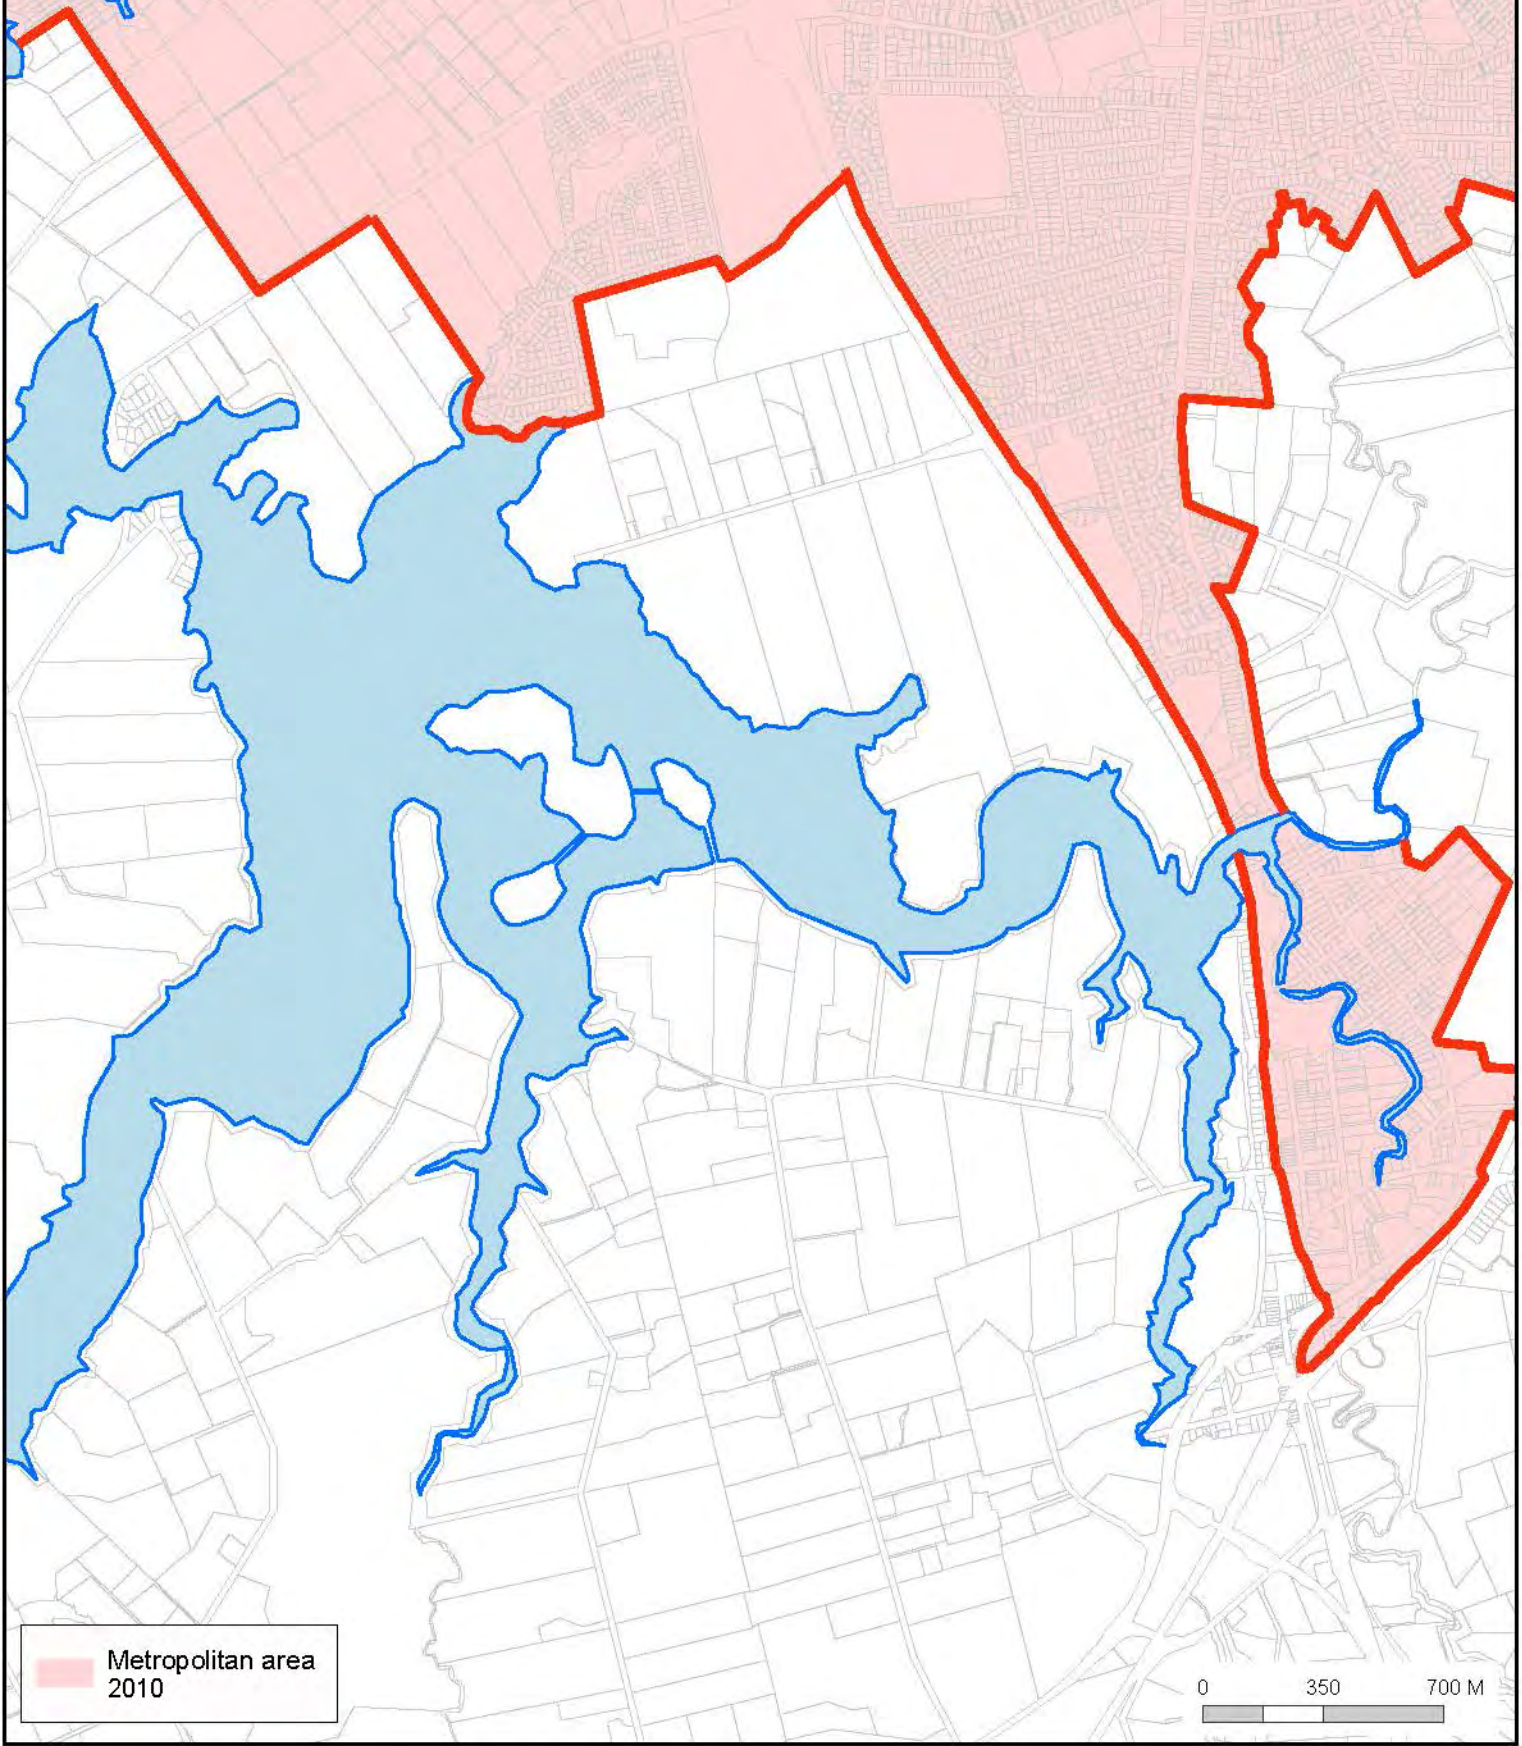

Auckland Council
Te Kaitiaki Take Kōwhiri

Metropolitan Area: Albany

Auckland Council
Te Kaitiaki Take Kōwhiri

Metropolitan Area: Ambury

Auckland Council
Te Kaitiaki Take Kōwhiri

Metropolitan Area: Border - Orewa

Metropolitan area
2010

0 350 700 M

Auckland Council
Te Kaitiaki Take Kōwhiri

Metropolitan Area: East Tamaki - Manurewa East

Metropolitan area
2010

0 350 700 M

Auckland
Council

Metropolitan Area: Hatfields - Orewa

Metropolitan area
2010

0 350 700 M

**Auckland
Council**

Metropolitan Area: Henderson Valley - Oratia

Auckland Council
Te Kaitiaki Take Kōwhiri

Metropolitan Area: Hingaia - Drury South

Auckland Council
Te Kaitiaki Take Kōwhiri

Metropolitan Area: Shakespear

Auckland Council
Te Kaitiaki Take Kōwhiri

Metropolitan area
2010

0 350 700 M

**Auckland
Council**

Metropolitan Area: Swanson - Ranui

Metropolitan Area: Takanini

Auckland Council
Te Kaunihera o Te Ika Māori