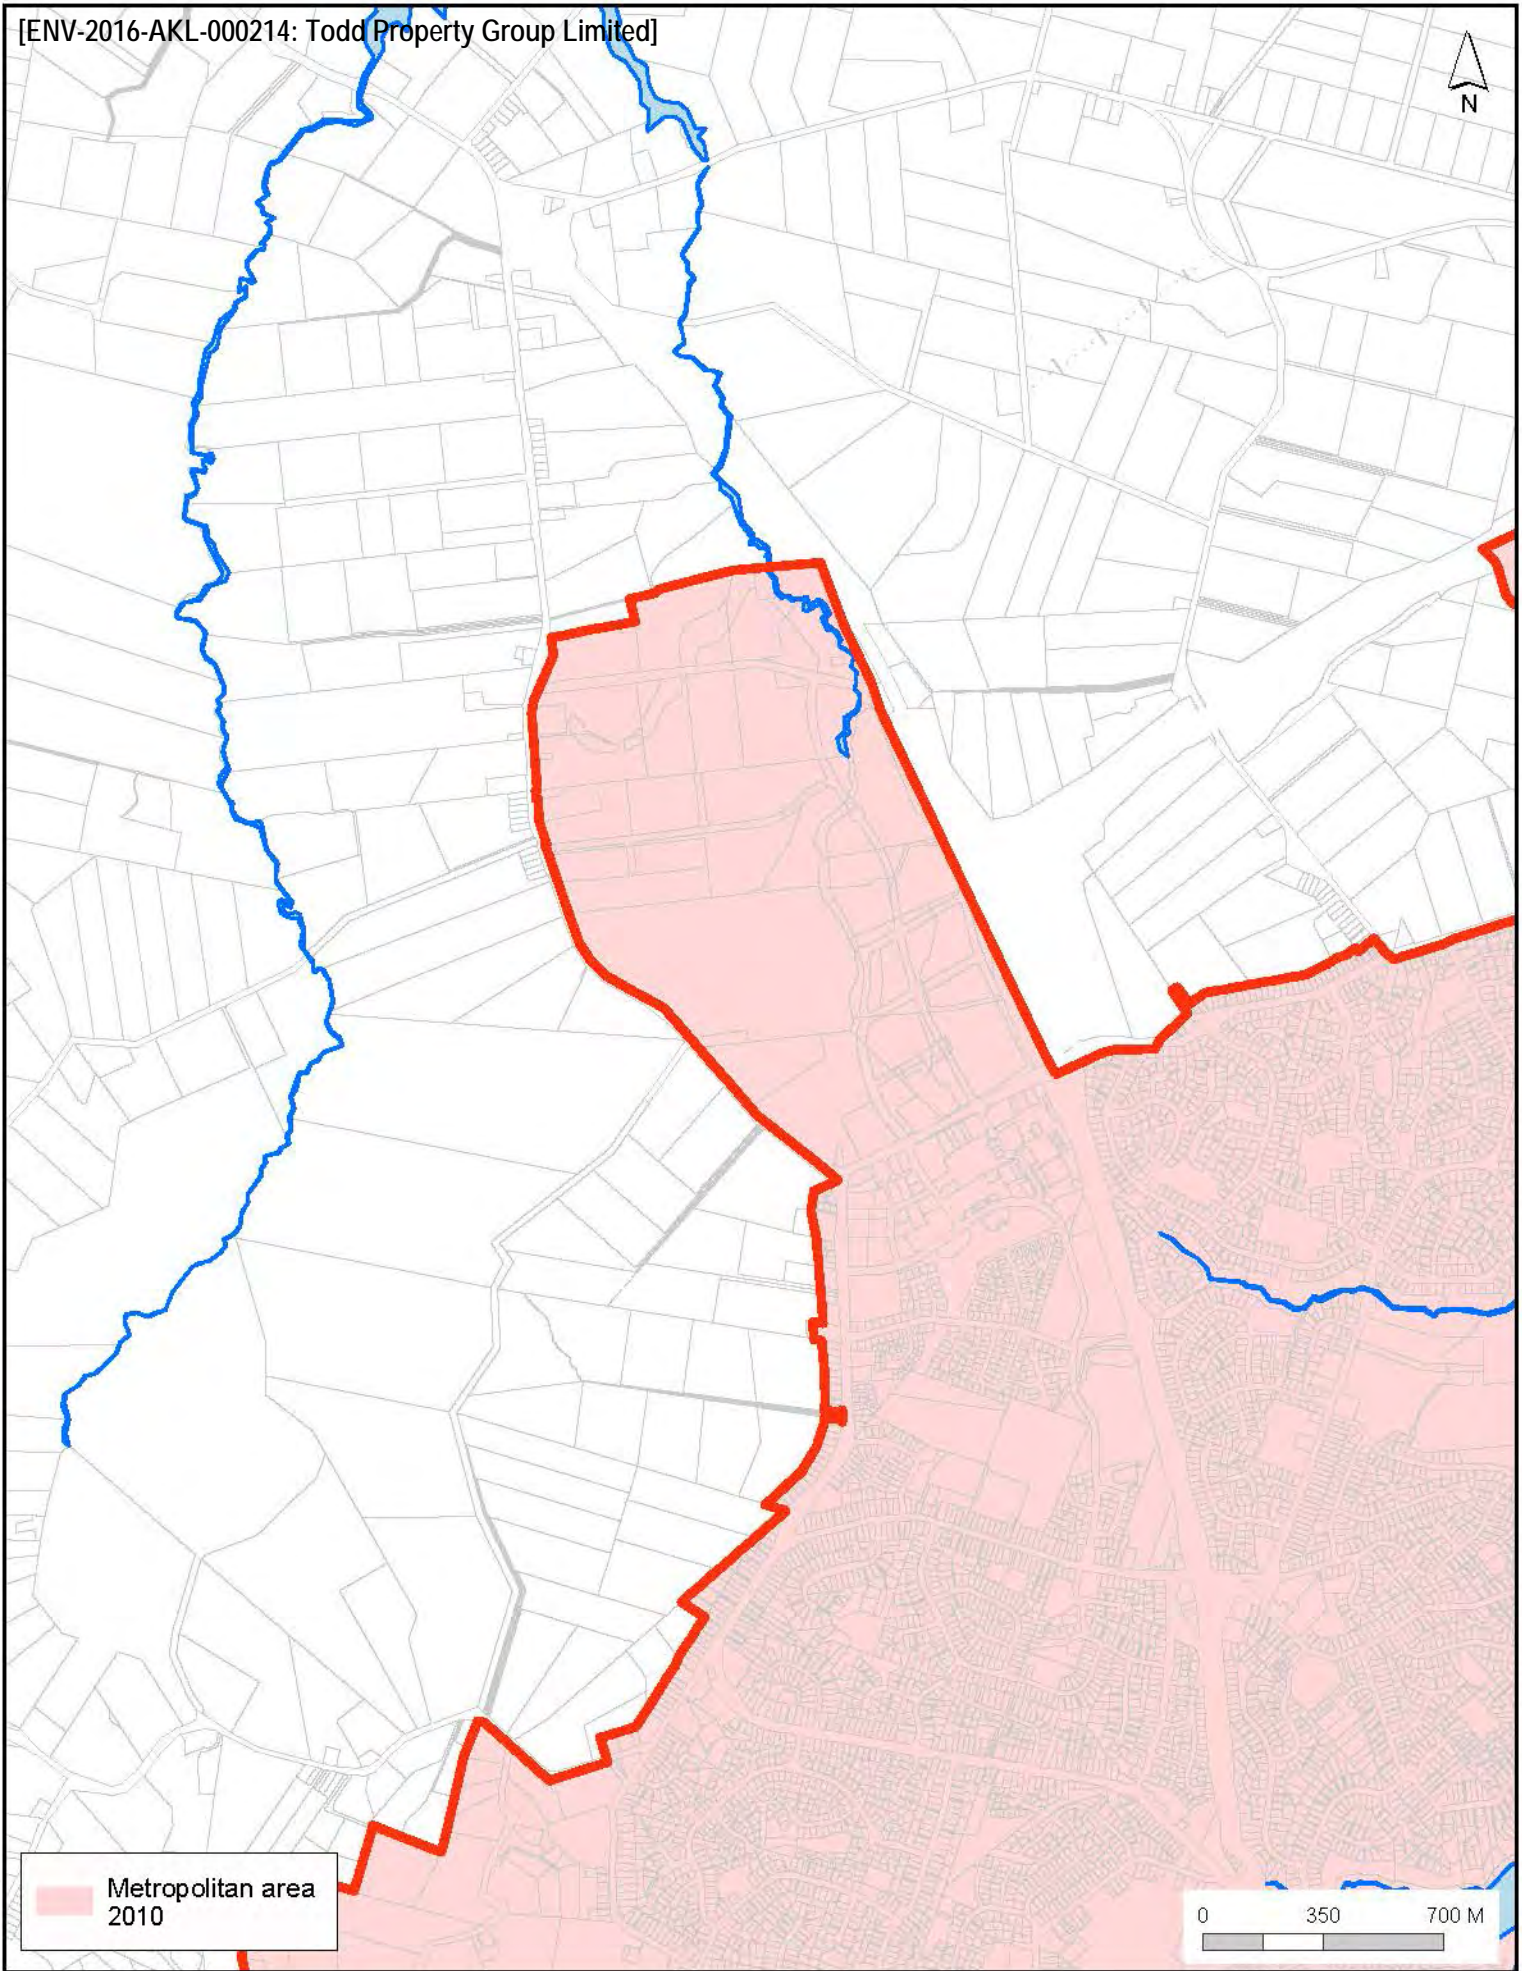

Auckland Council
Te Kaitiaki Take Kōwhiri

Metropolitan Area: Albany

Auckland Council
Te Kaitiaki Take Kōwhiri

Metropolitan Area: Ambury

Auckland Council
Te Kaitiaki Take Kōwhiri

Metropolitan Area: Border - Orewa

Metropolitan Area: Hobsonville

Metropolitan area
2010

0 350 700 M

Metropolitan Area: Ihumatao

Auckland Council
Te Kaitiaki Take Kōwhiri

Auckland Council
Kaitiaki Take Kōwhiri

Metropolitan Area: Konini - Waima/ Laingholm

Auckland Council
Te Kaitiaki Take Kōwhiri

Metropolitan Area: Long Bay

Metropolitan Area: Mangere East

Auckland Council
Te Kaitiaki Take Kōwhiri

Metropolitan area
2010

0 350 700 M

Auckland Council

Metropolitan Area: Massey/ Massey North