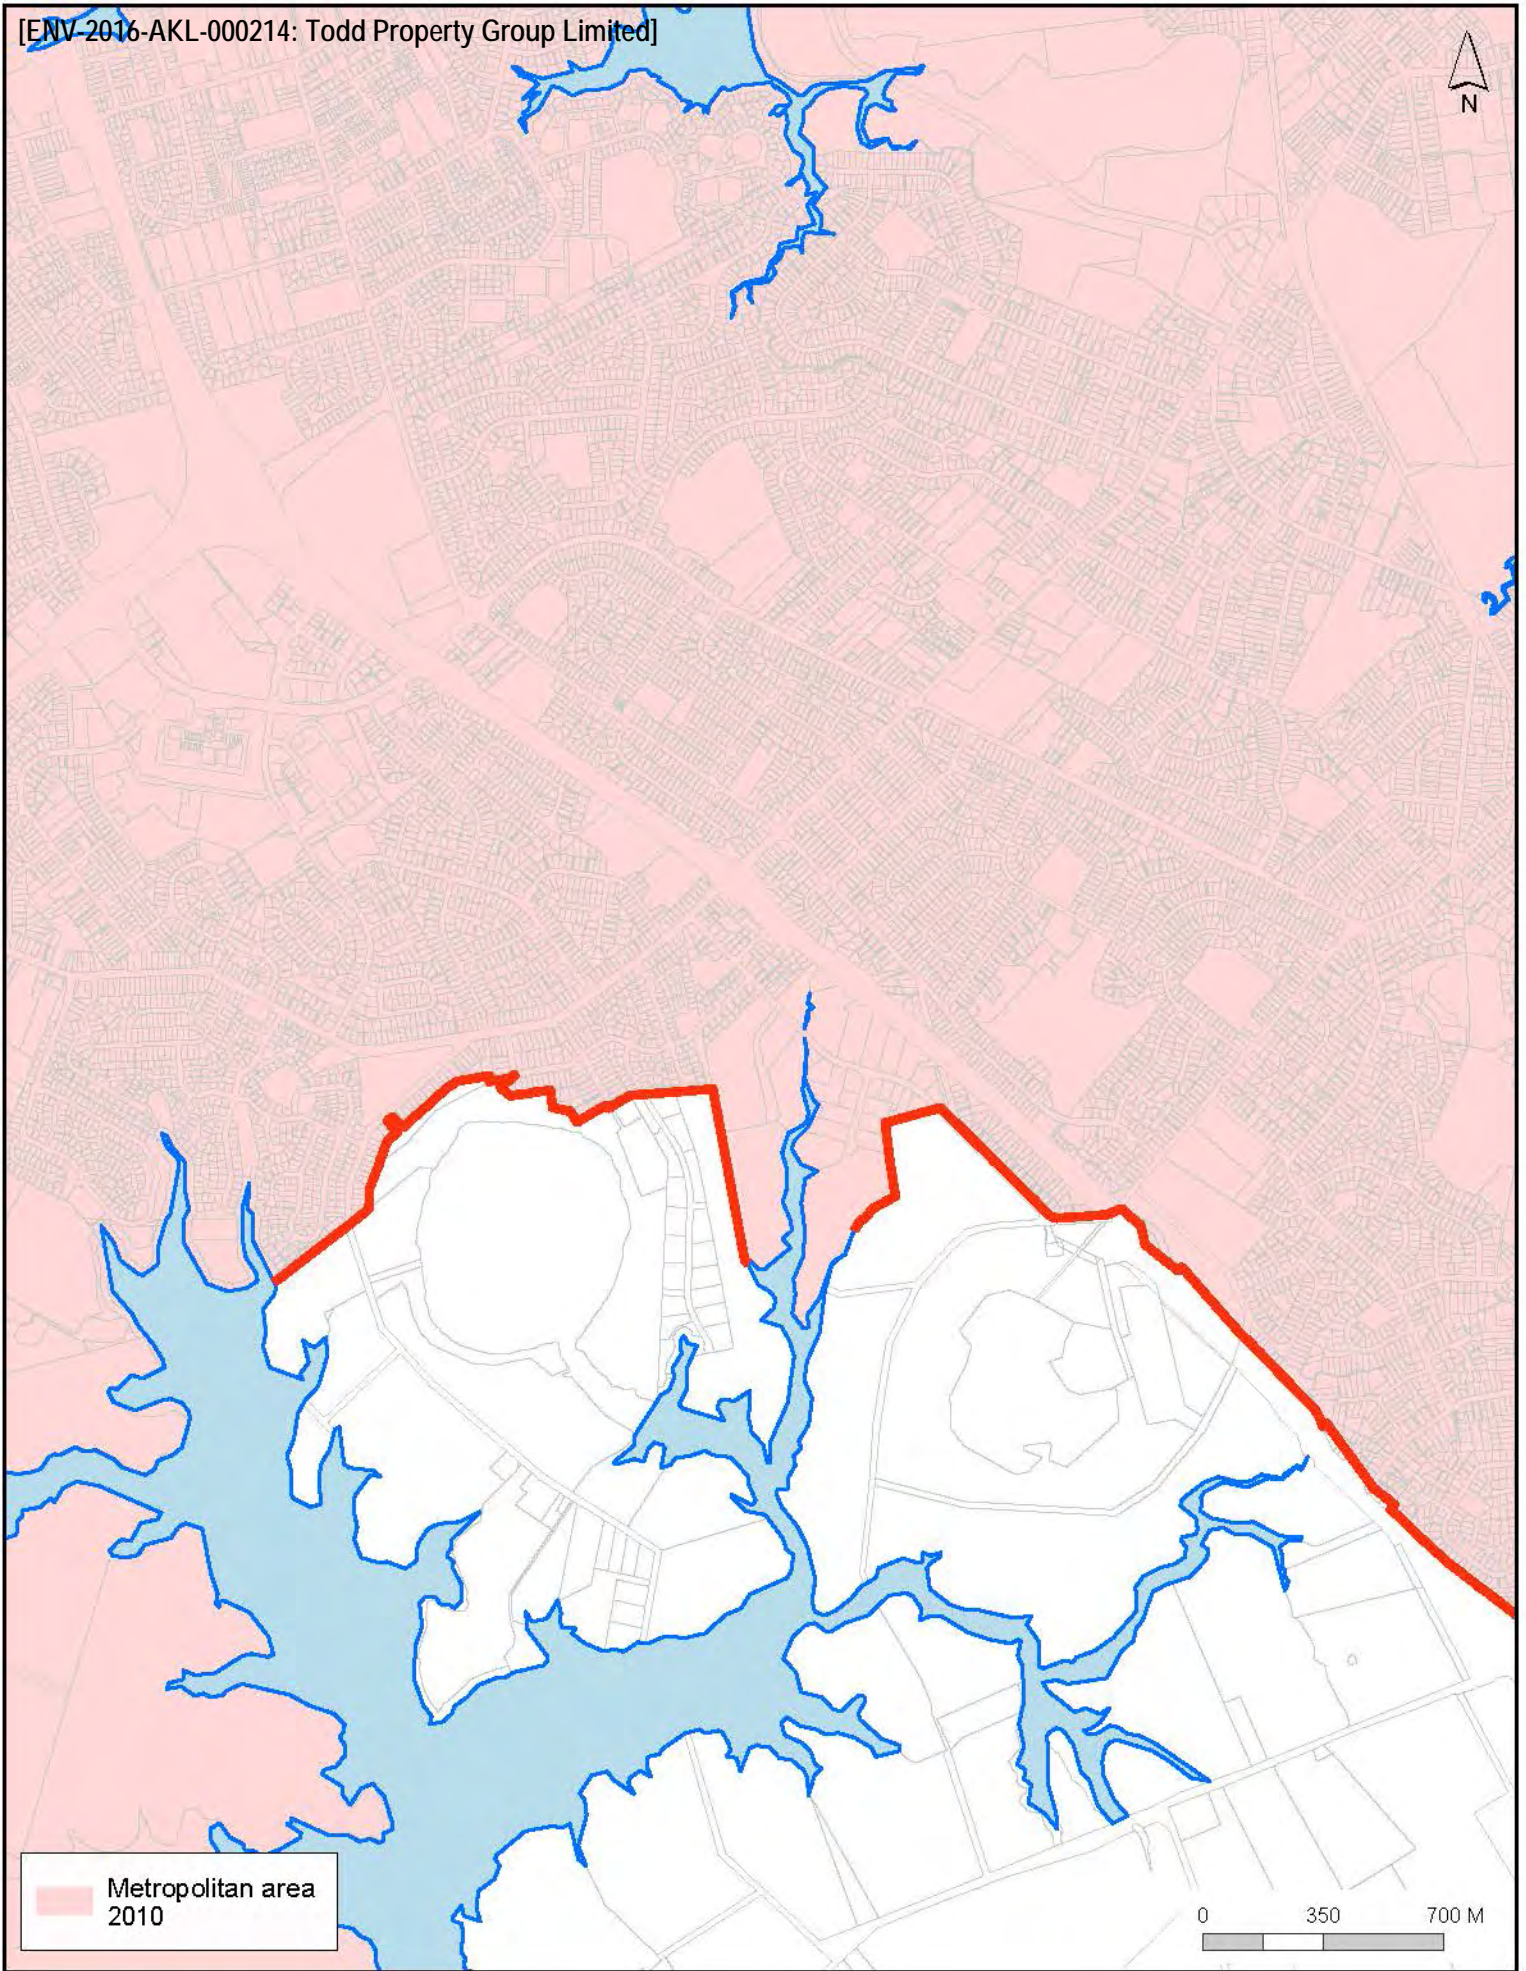

Metropolitan Area: Mangere East

Auckland Council
Te Kaitiaki Take Kōwhiri