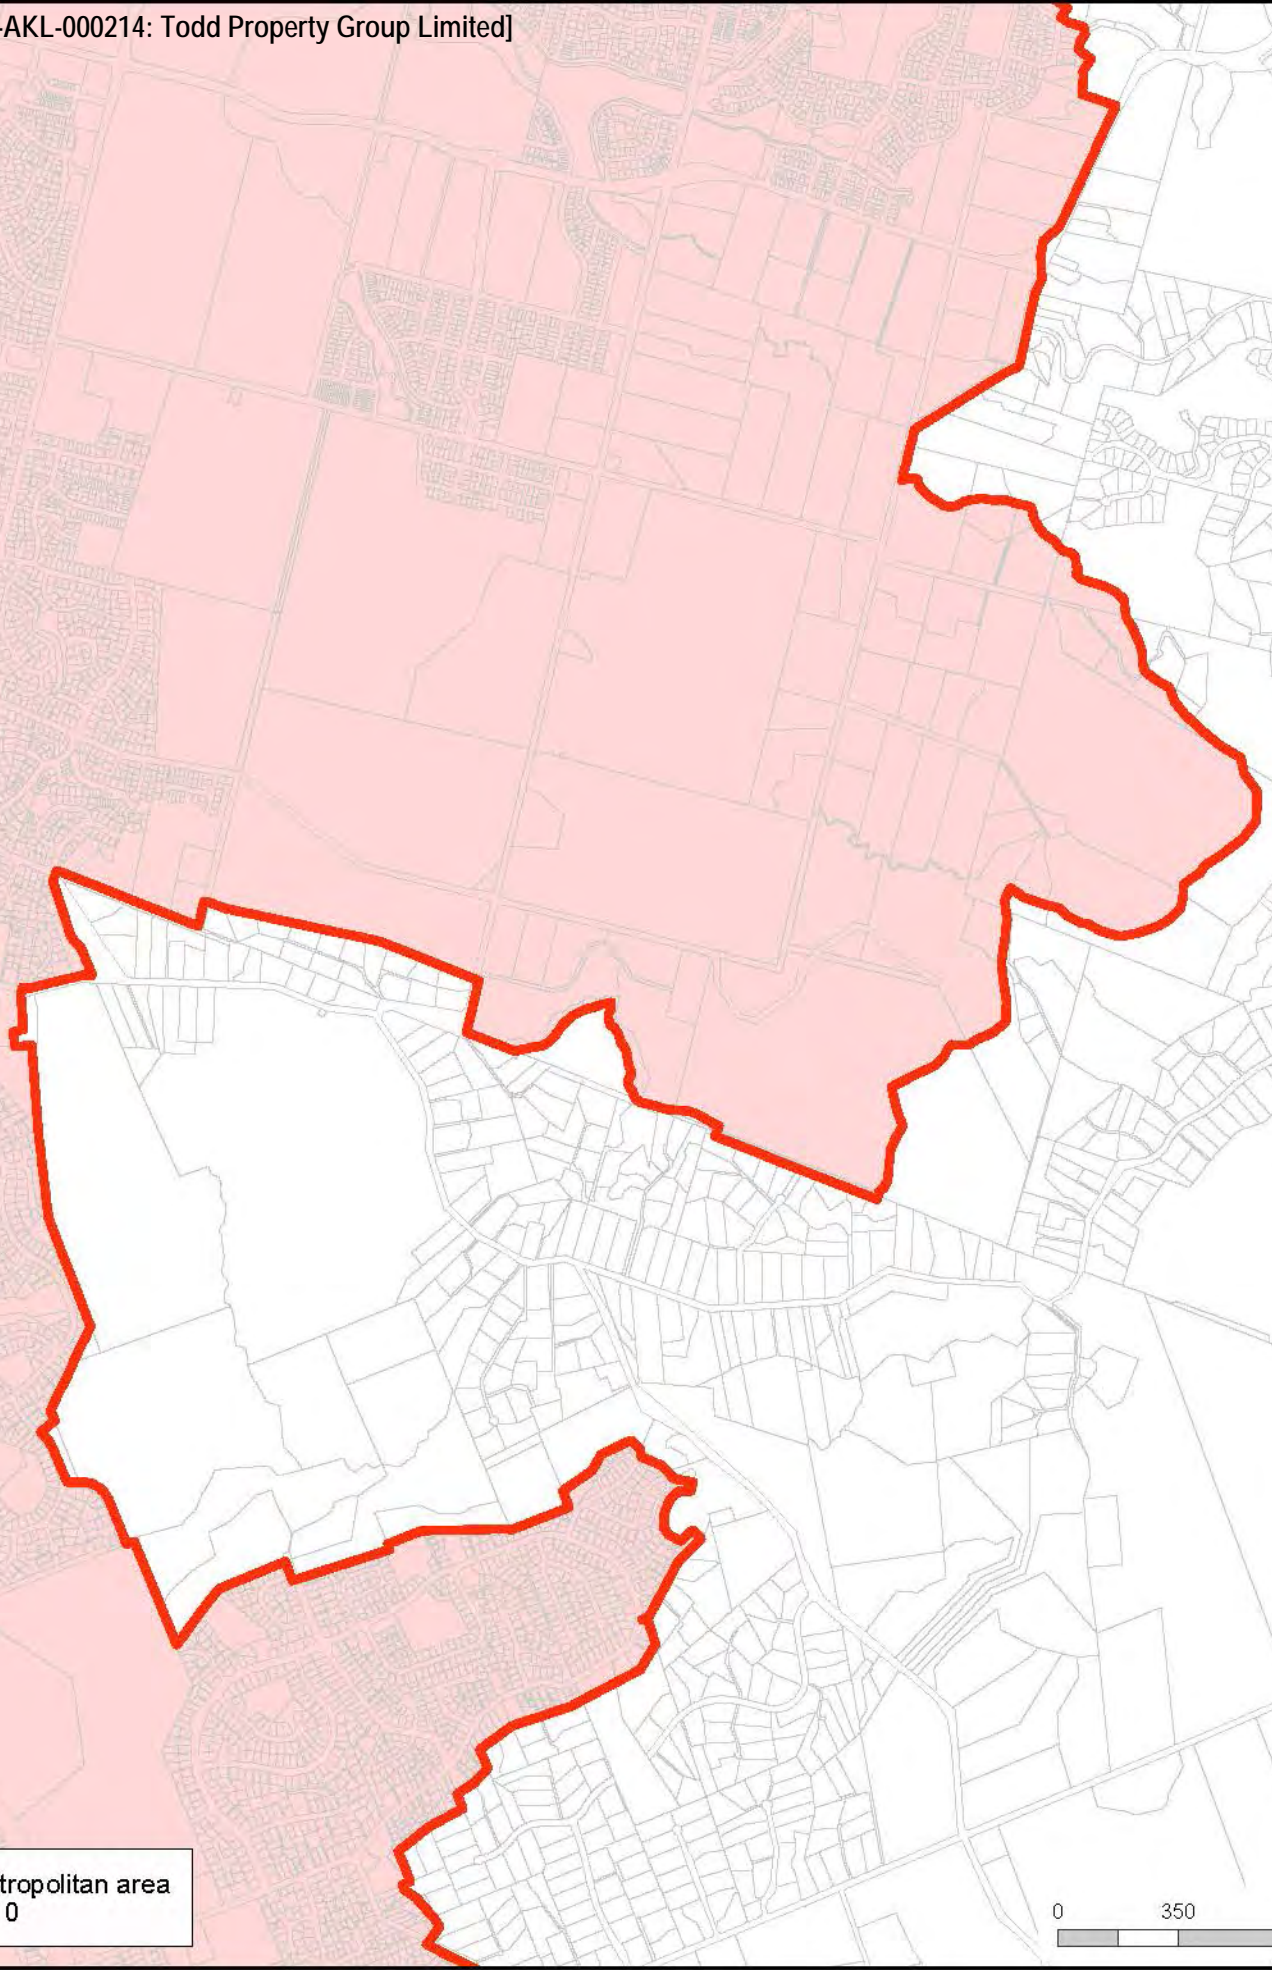

Auckland Council
Te Kaitiaki Take Kōwhiri

Metropolitan Area: Albany

Auckland Council
Te Kaitiaki Take Kōwhiri

Metropolitan Area: Ambury

Auckland Council
Te Kaitiaki Take Kōwhiri

Metropolitan Area: Border - Orewa

Metropolitan area
2010

0 350 700 M

Auckland Council
Te Kaitiaki Take Kōwhiri

Metropolitan Area: East Tamaki - Manurewa East

Metropolitan area
2010

0 350 700 M

Auckland
Council

Metropolitan Area: Hatfields - Orewa

Metropolitan Area: Shakespear

Auckland Council
Te Kaitiaki Take Kōwhiri

Metropolitan area
2010

0 350 700 M

**Auckland
Council**

Metropolitan Area: Swanson - Ranui

Metropolitan Area: Takanini

Auckland Council
Te Kaunihera o Te Ika Māori

Metropolitan area
2010

Auckland Council
Te Kaitiaki Take Kōwhiri

Metropolitan Area: Waiheke Island

Metropolitan area
2010

0 350 700 M

Auckland Council
Te Kaunihera o Te Ika Māori

Metropolitan Area: Whitford