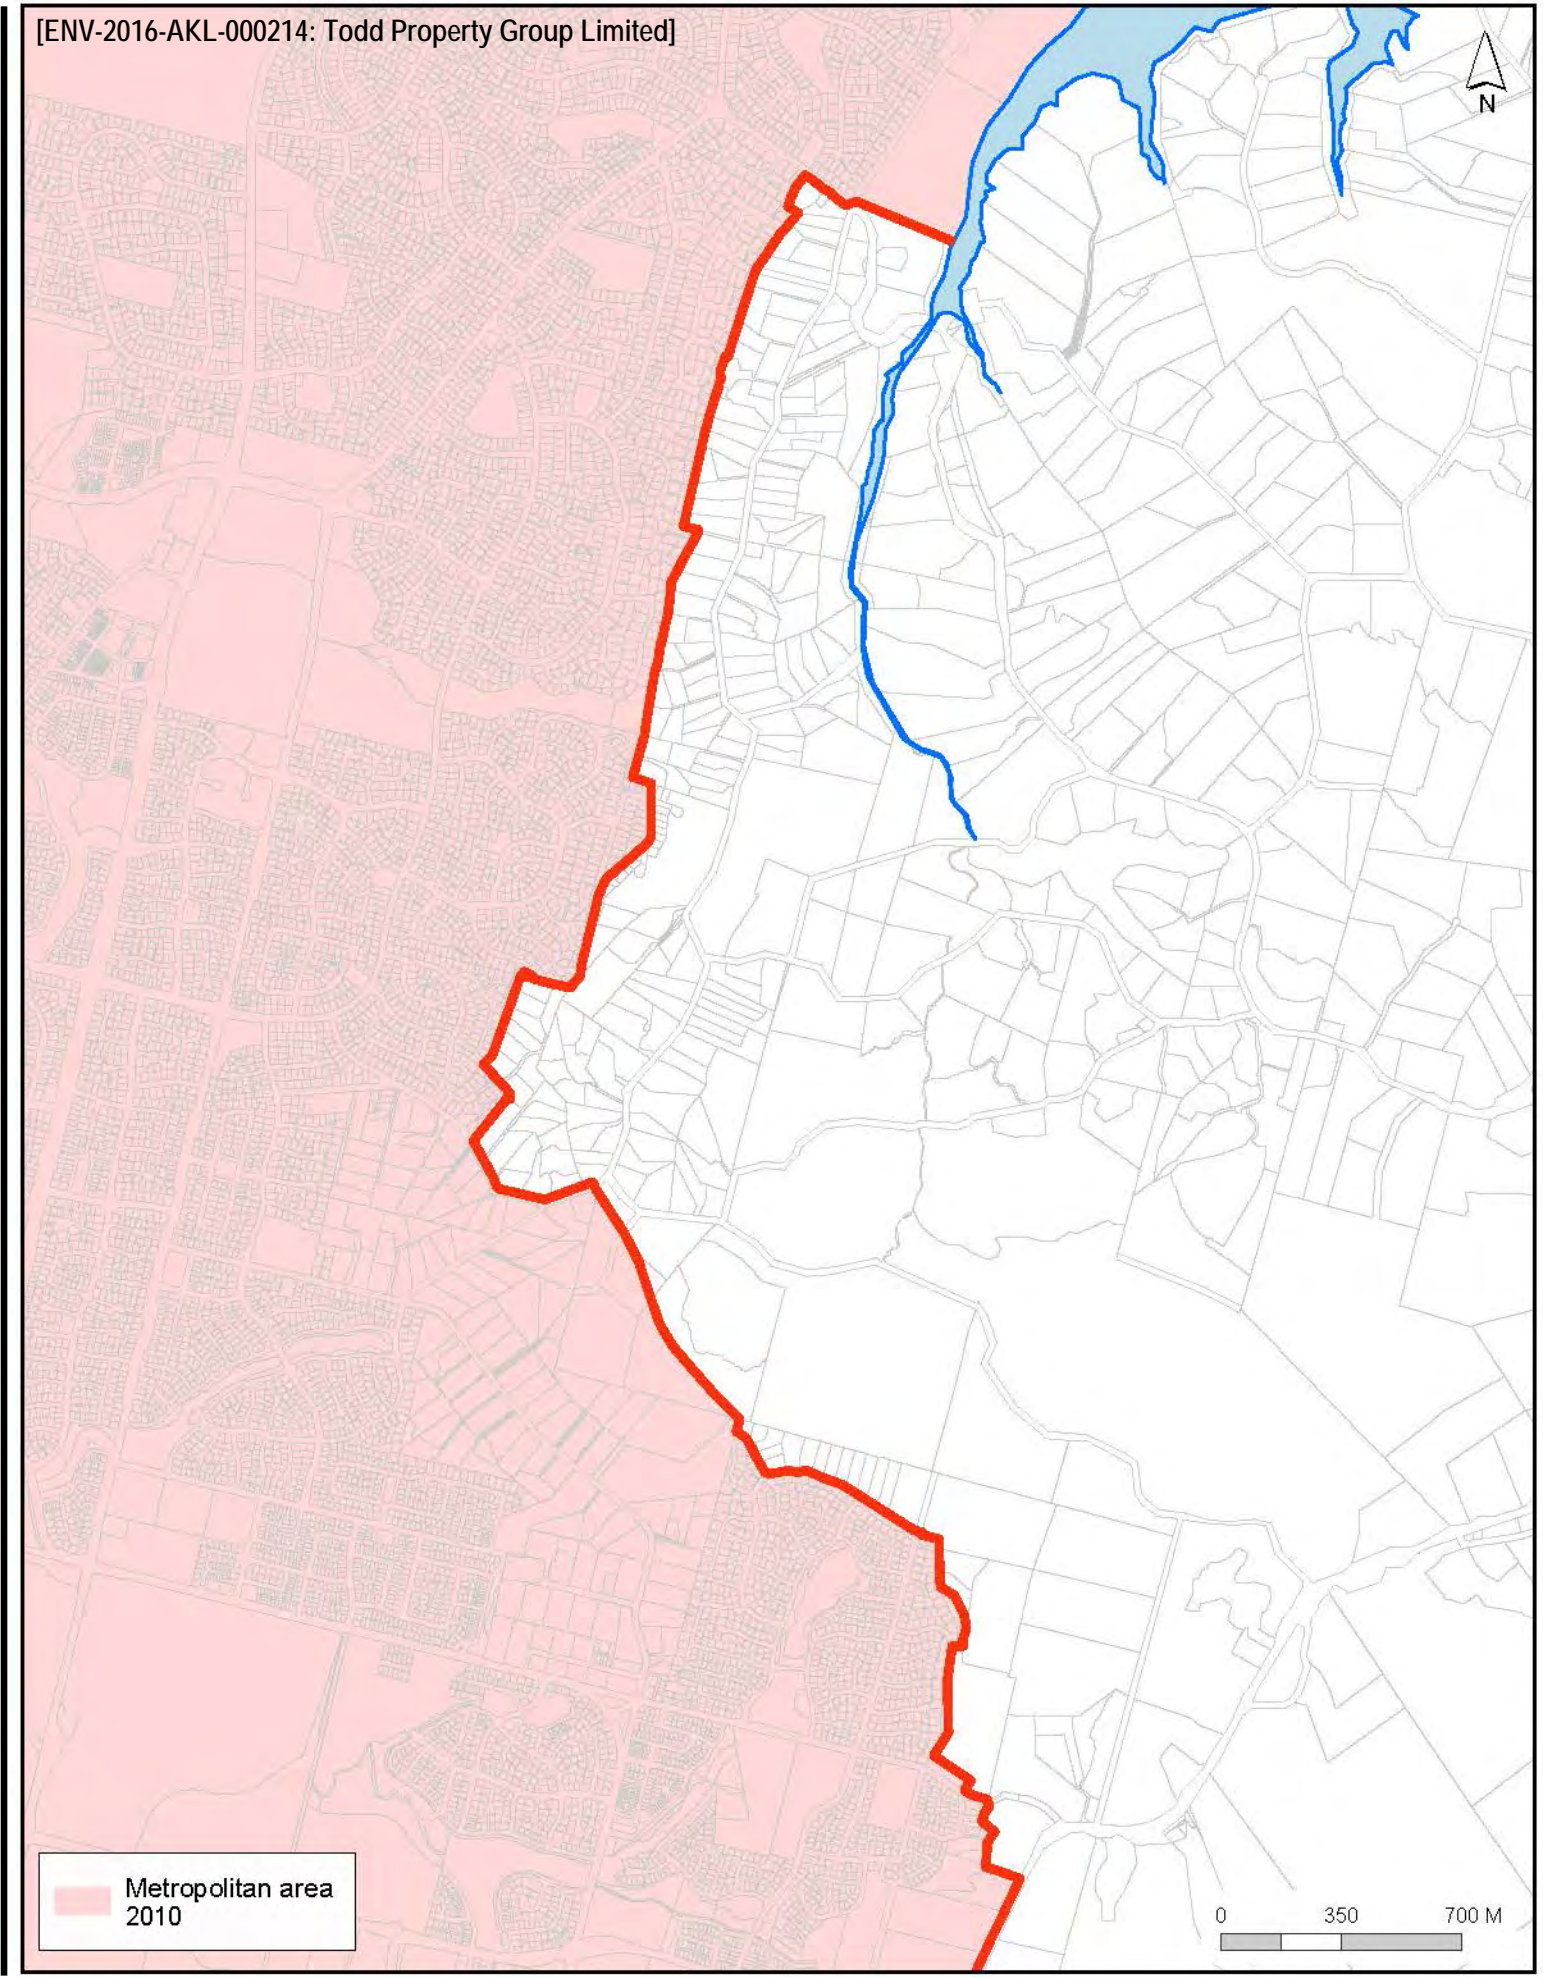

Metropolitan area
2010

0 350 700 M

Auckland Council
Te Kaunihera o Te Ika Māori

Metropolitan Area: Whitford