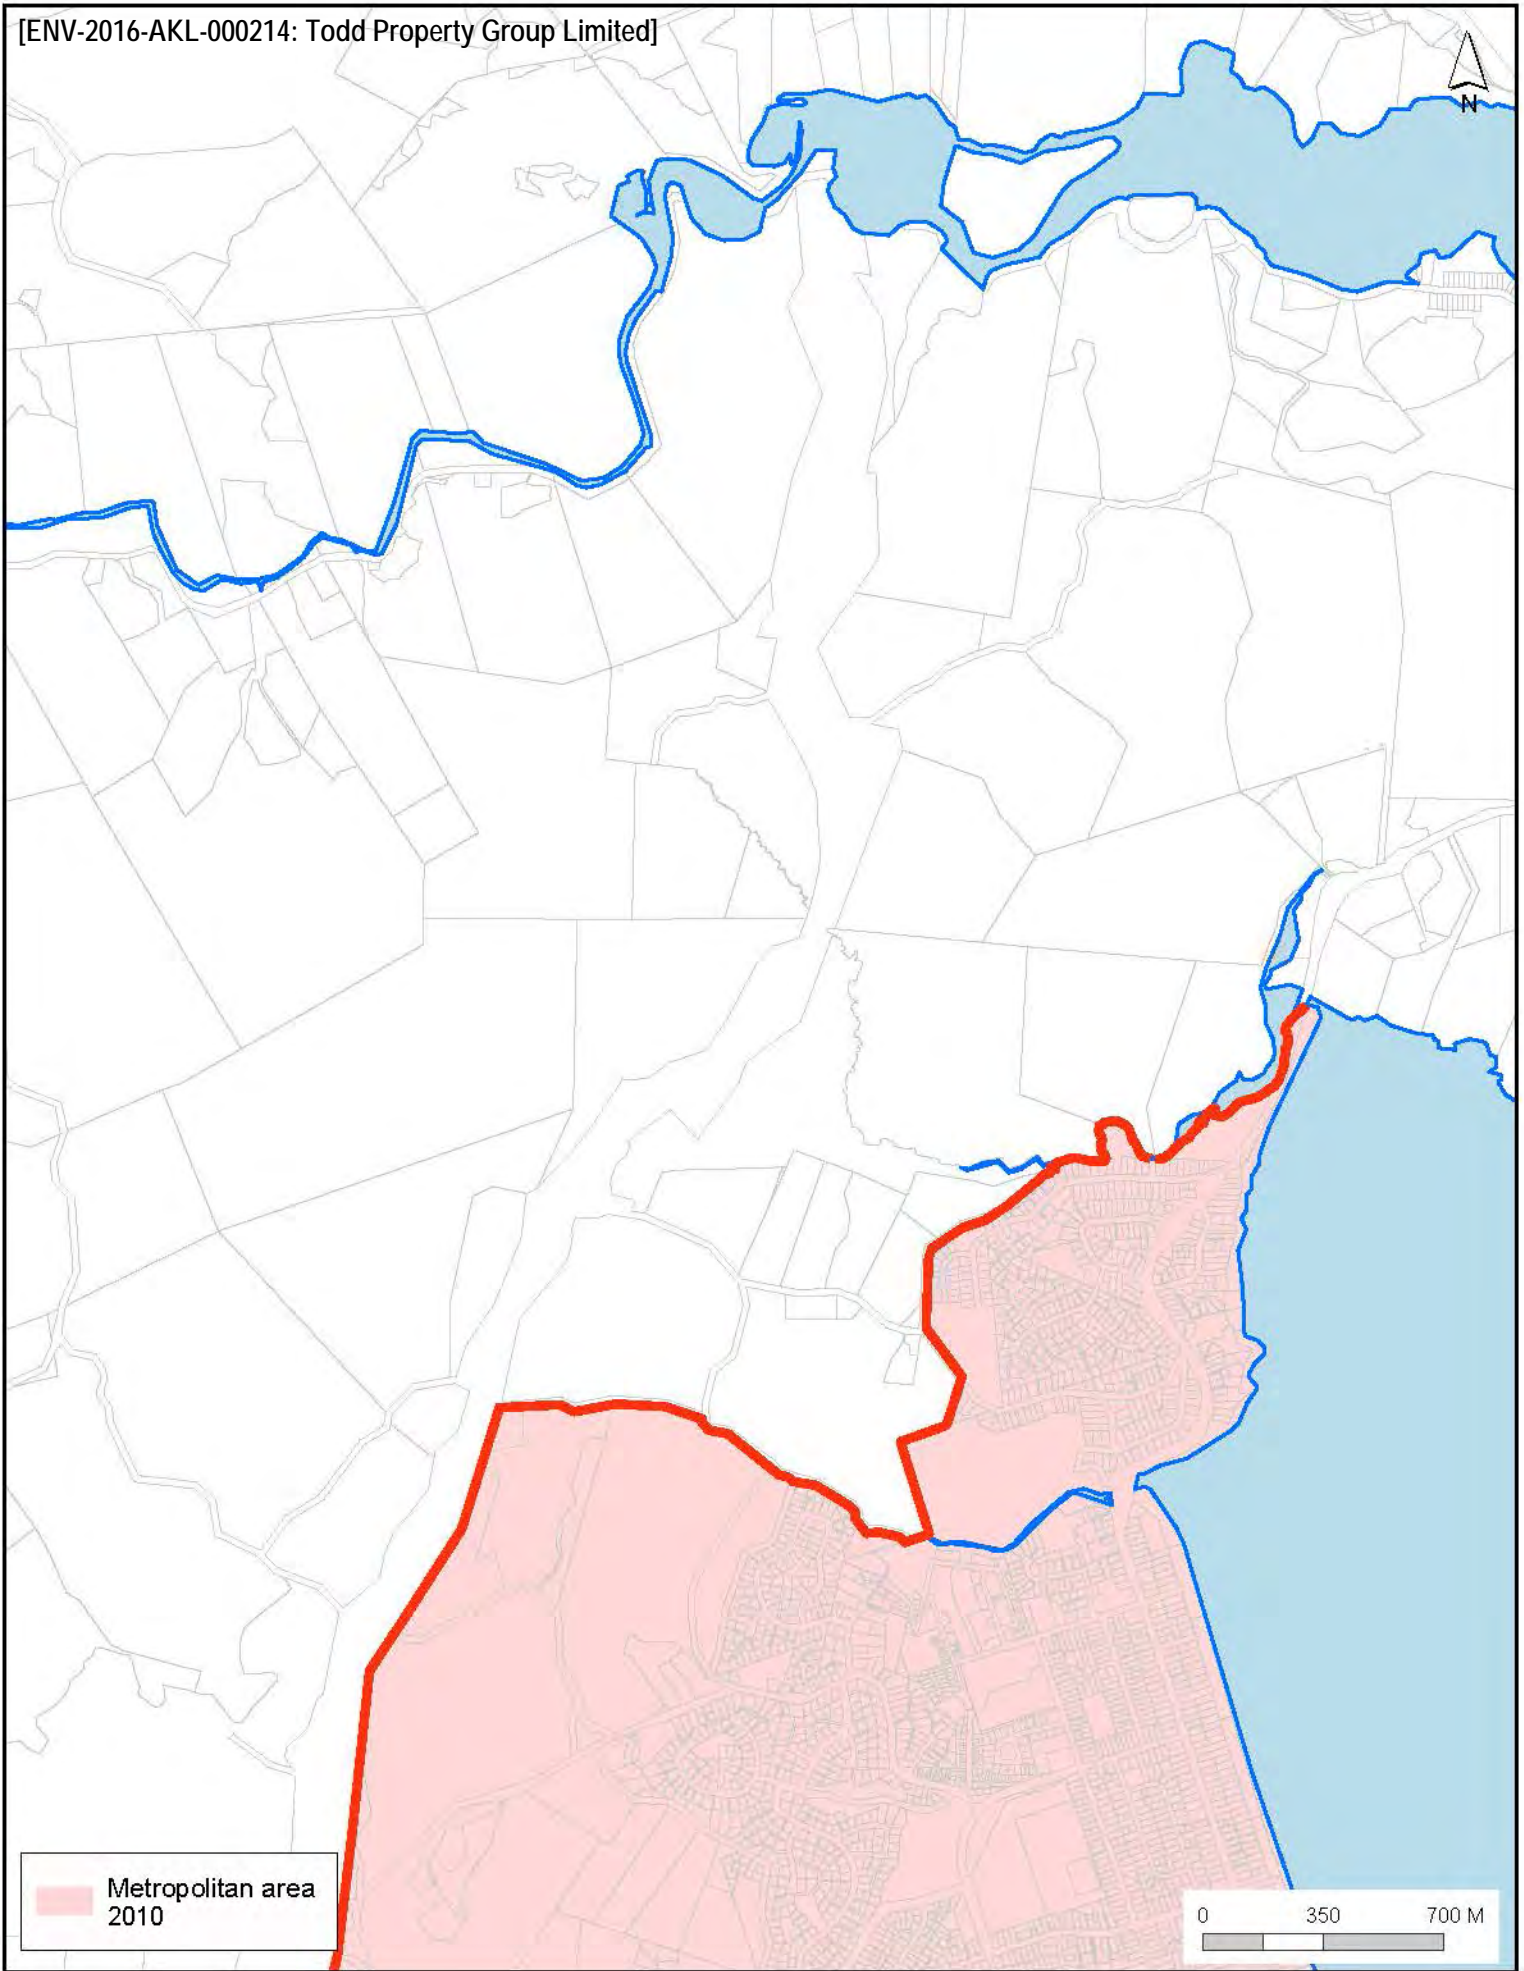

Auckland Council
Te Kaitiaki Take Kōwhiri

Metropolitan Area: Albany

Auckland Council
Te Kaitiaki Take Kōwhiri

Metropolitan Area: Ambury

Auckland Council
Te Kaitiaki Take Kōwhiri

Metropolitan Area: Border - Orewa

Metropolitan area
2010

0 350 700 M

Auckland Council
Te Kaitiaki Take Kōwhiri

Metropolitan Area: East Tamaki - Manurewa East

Metropolitan area
2010

0 350 700 M

Auckland
Council

Metropolitan Area: Hatfields - Orewa

Metropolitan Area: Shakespear

Auckland Council
Te Kaitiaki Take Kōwhiri

Metropolitan area
2010

0 350 700 M

**Auckland
Council**

Metropolitan Area: Swanson - Ranui

Metropolitan Area: Takanini

Auckland Council
Te Kaunihera o Te Ika Māori