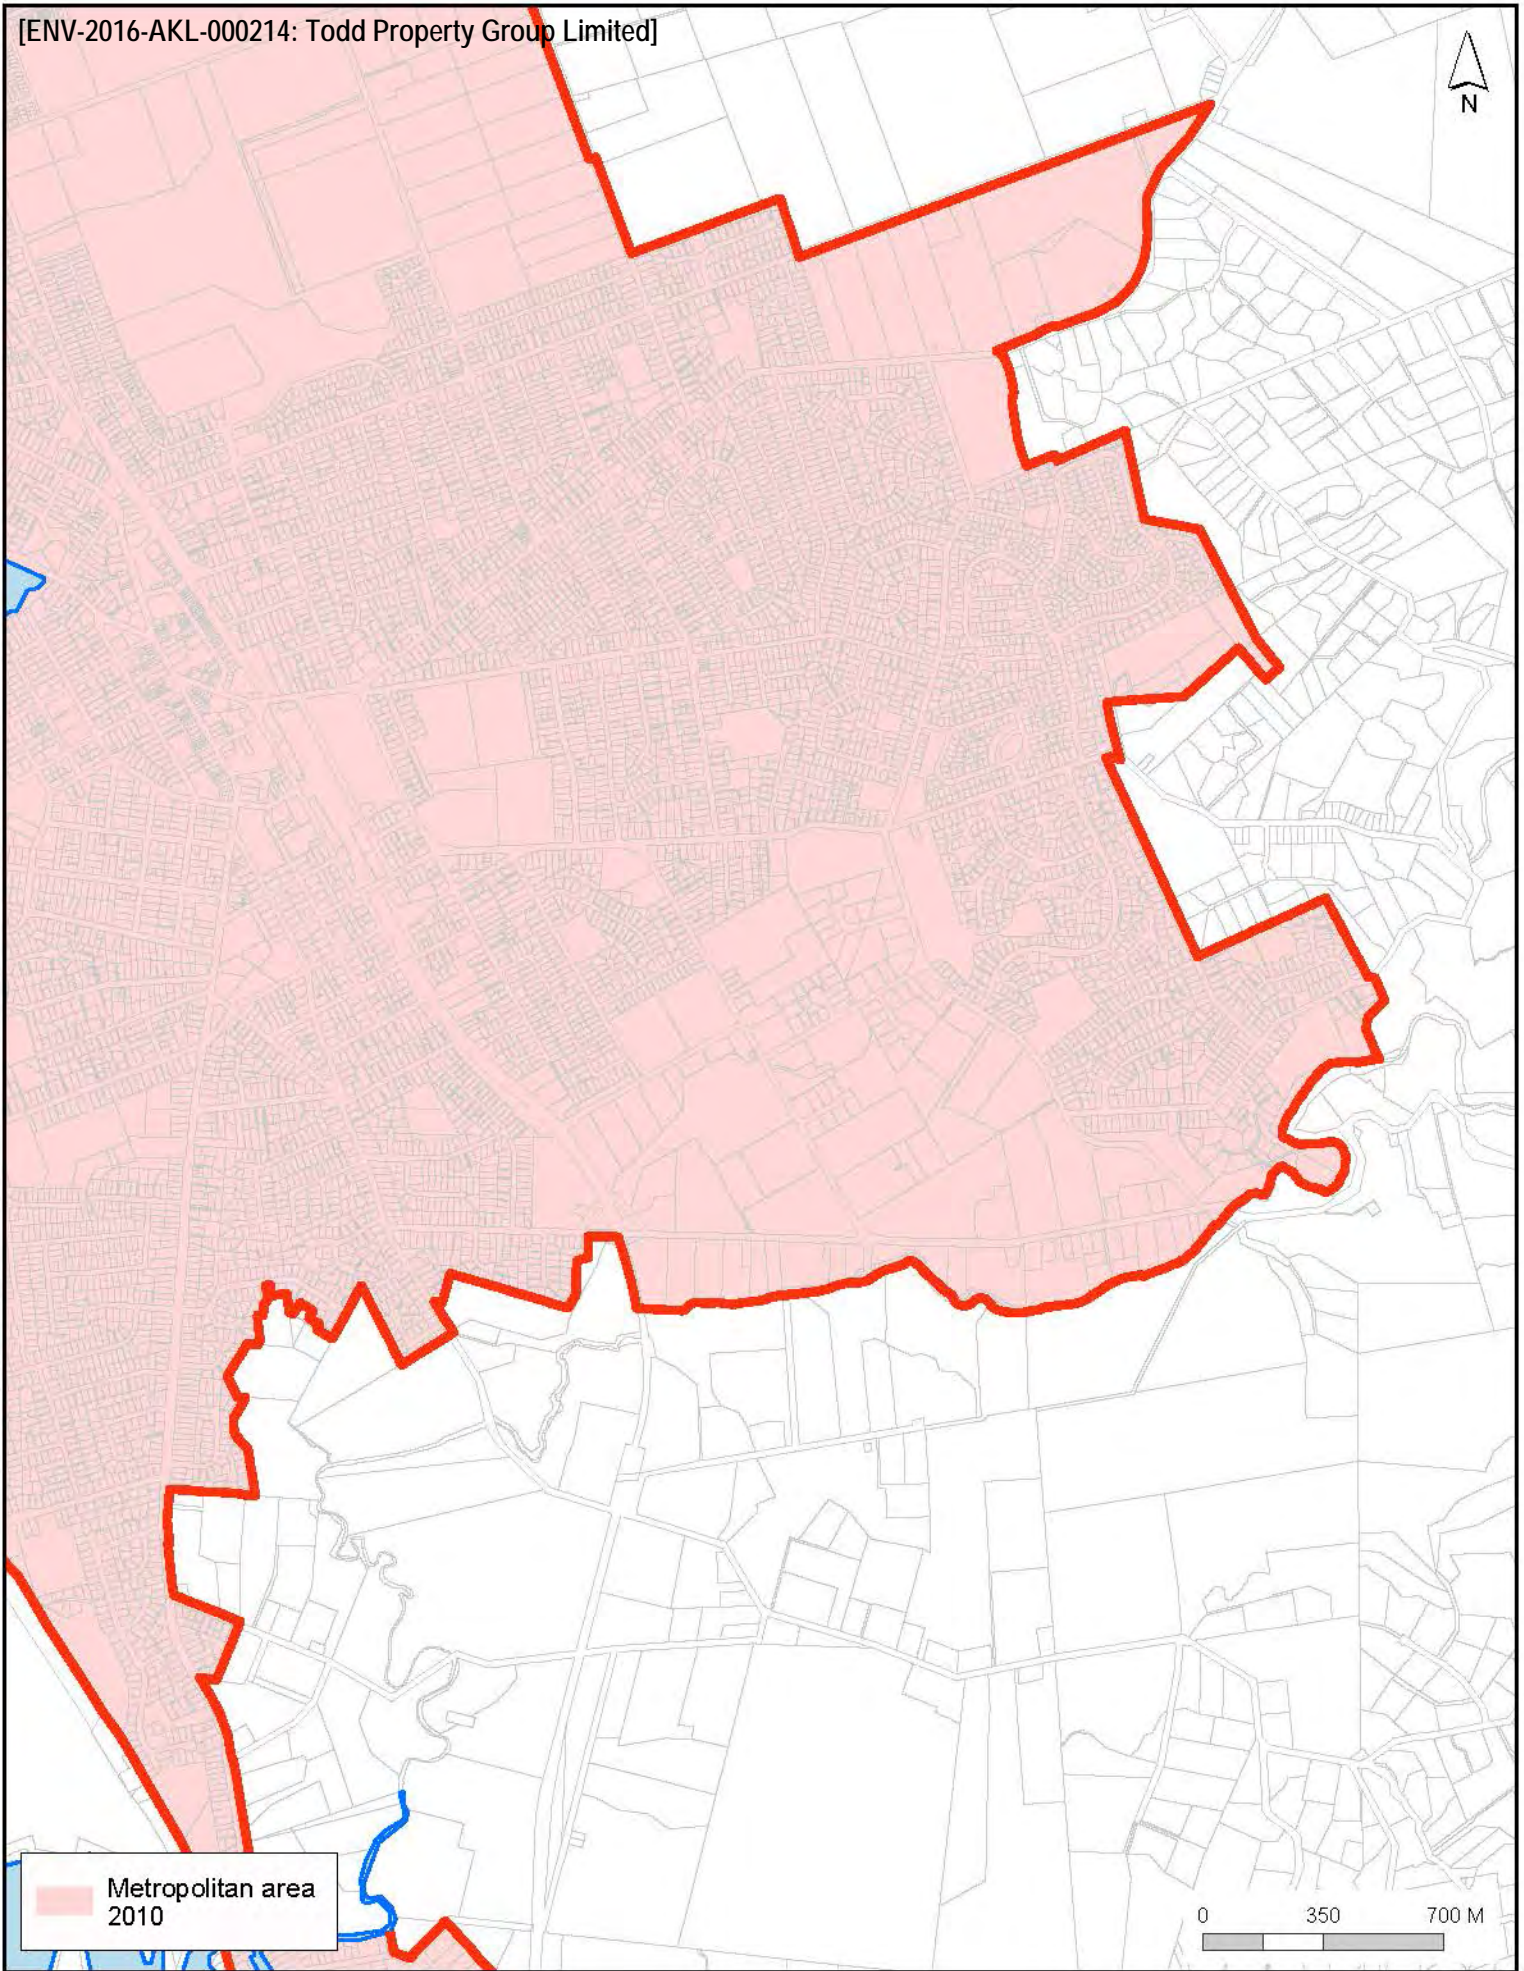

Auckland Council
Te Kaitiaki Take Kōwhiri

Metropolitan Area: Albany

Auckland Council
Te Kaitiaki Take Kōwhiri

Metropolitan Area: Ambury

Auckland Council
Te Kaitiaki Take Kōwhiri

Metropolitan Area: Border - Orewa

Metropolitan Area: Hobsonville

Metropolitan area
2010

0 350 700 M

Metropolitan Area: Ihumatao

Auckland Council
Te Kaitiaki Take Kōwhiri

Auckland Council
Kaitiaki Take Kōwhiri

Metropolitan Area: Konini - Waima/ Laingholm

Auckland Council
Te Kaitiaki Take Kōwhiri

Metropolitan Area: Long Bay

Metropolitan Area: Mangere East

Auckland Council
Te Kaitiaki Take Kōwhiri

Metropolitan area
2010

0 350 700 M

Auckland Council

Metropolitan Area: Massey/ Massey North

Metropolitan Area: Shakespear

Auckland Council
Te Kaitiaki Take Kōwhiri

Metropolitan area
2010

0 350 700 M

**Auckland
Council**

Metropolitan Area: Swanson - Ranui

Metropolitan Area: Takanini

Auckland Council
Te Kaunihera o Te Ika Māori