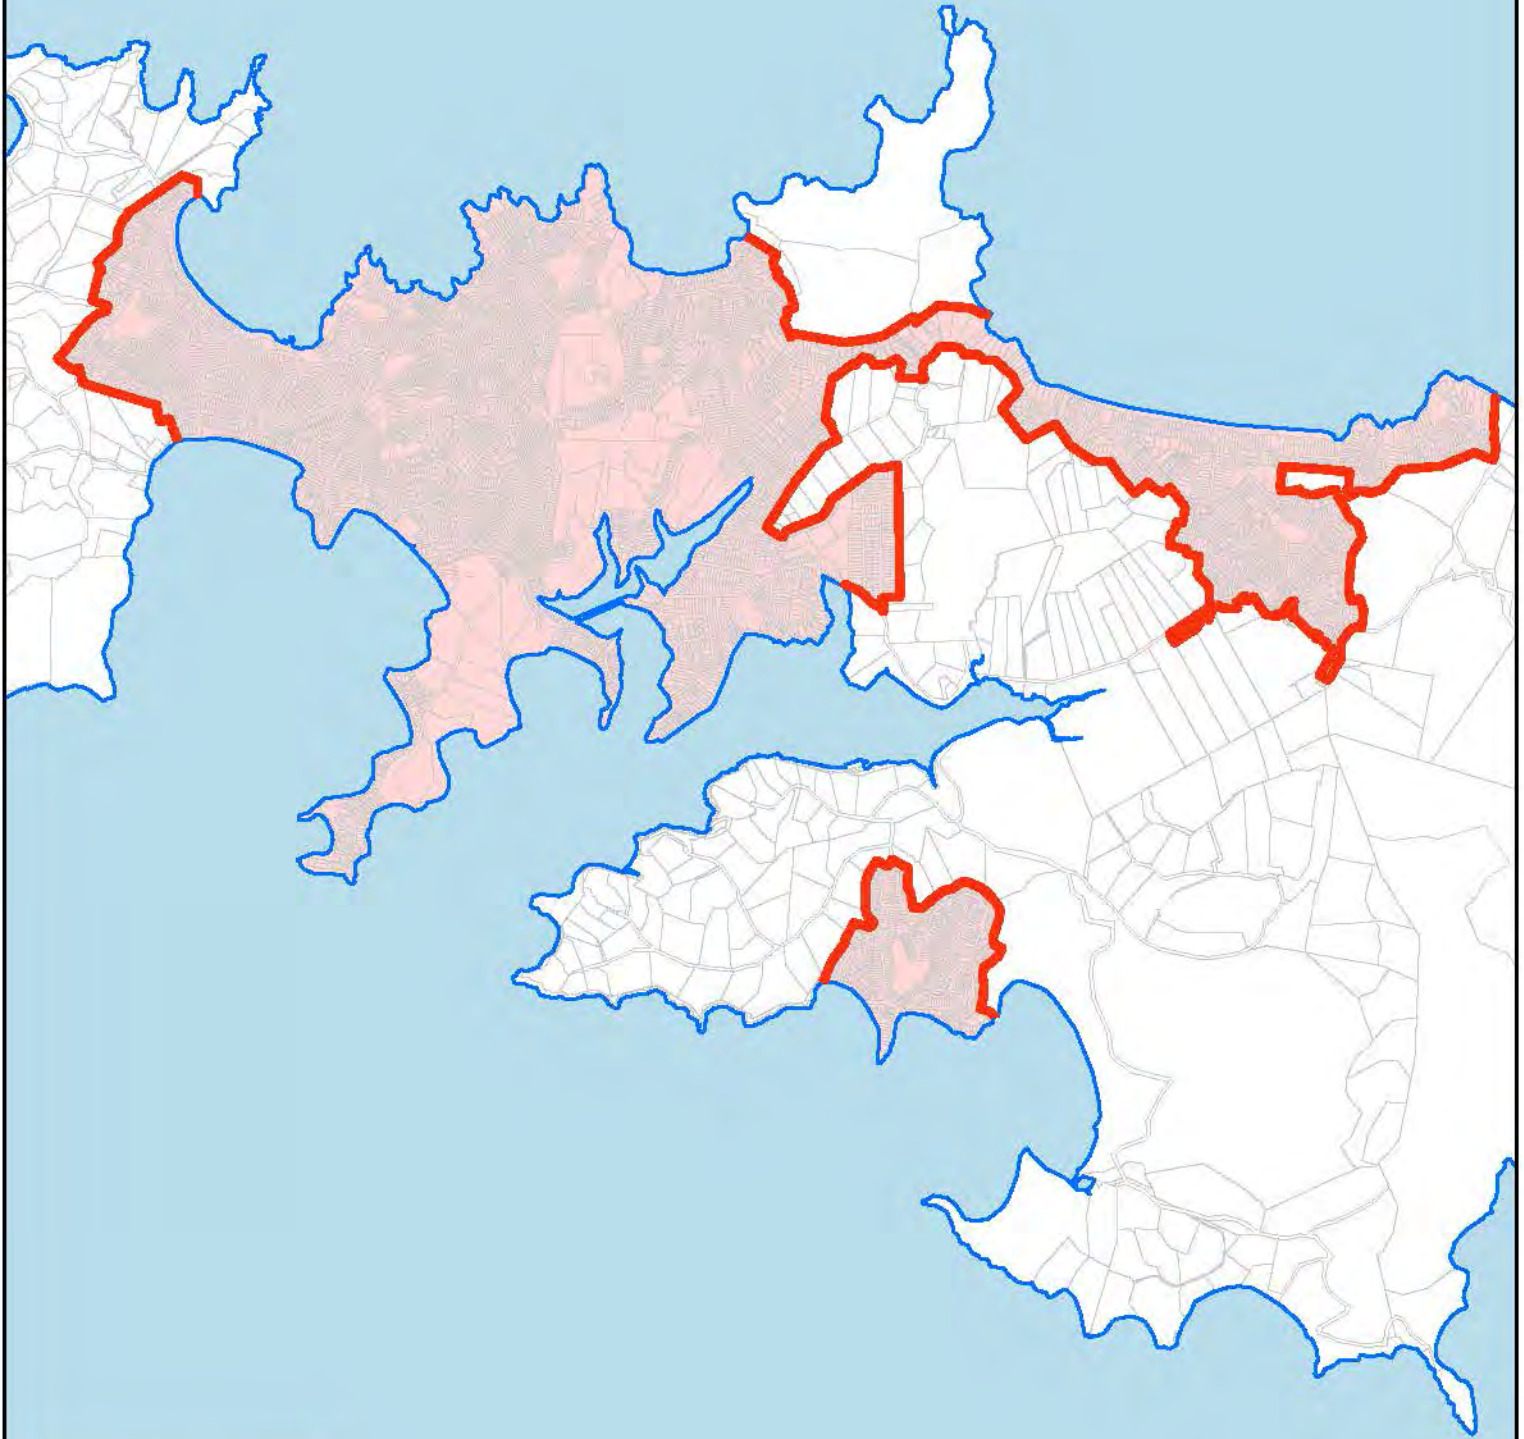

Auckland Council
Te Kaitiaki Take Kōwhiri

Metropolitan Area: Albany

Auckland Council
Te Kaitiaki Take Kōwhiri

Metropolitan Area: Ambury

Auckland Council
Te Kaitiaki Take Kōwhiri

Metropolitan Area: Border - Orewa

Metropolitan area
2010

0 350 700 M

**Auckland
Council**

Metropolitan Area: Papakura / Drury

Metropolitan area
2010

0 350 700 M

Auckland Council
Te Kaitiaki Take Kōwhiri

Metropolitan Area: Puhinui

Metropolitan Area: Shakespear

Auckland Council
Te Kaitiaki Take Kōwhiri

Metropolitan area
2010

0 350 700 M

**Auckland
Council**

Metropolitan Area: Swanson - Ranui

Metropolitan Area: Takanini

Auckland Council
Te Kaunihera o Te Ika Māori

Metropolitan area
2010

Auckland Council
Te Kaitiaki Take Kōwhiri

Metropolitan Area: Waiheke Island

Metropolitan area
2010

0 350 700 M

Auckland Council
Te Kaunihera o Te Ika Māori

Metropolitan Area: Whitford