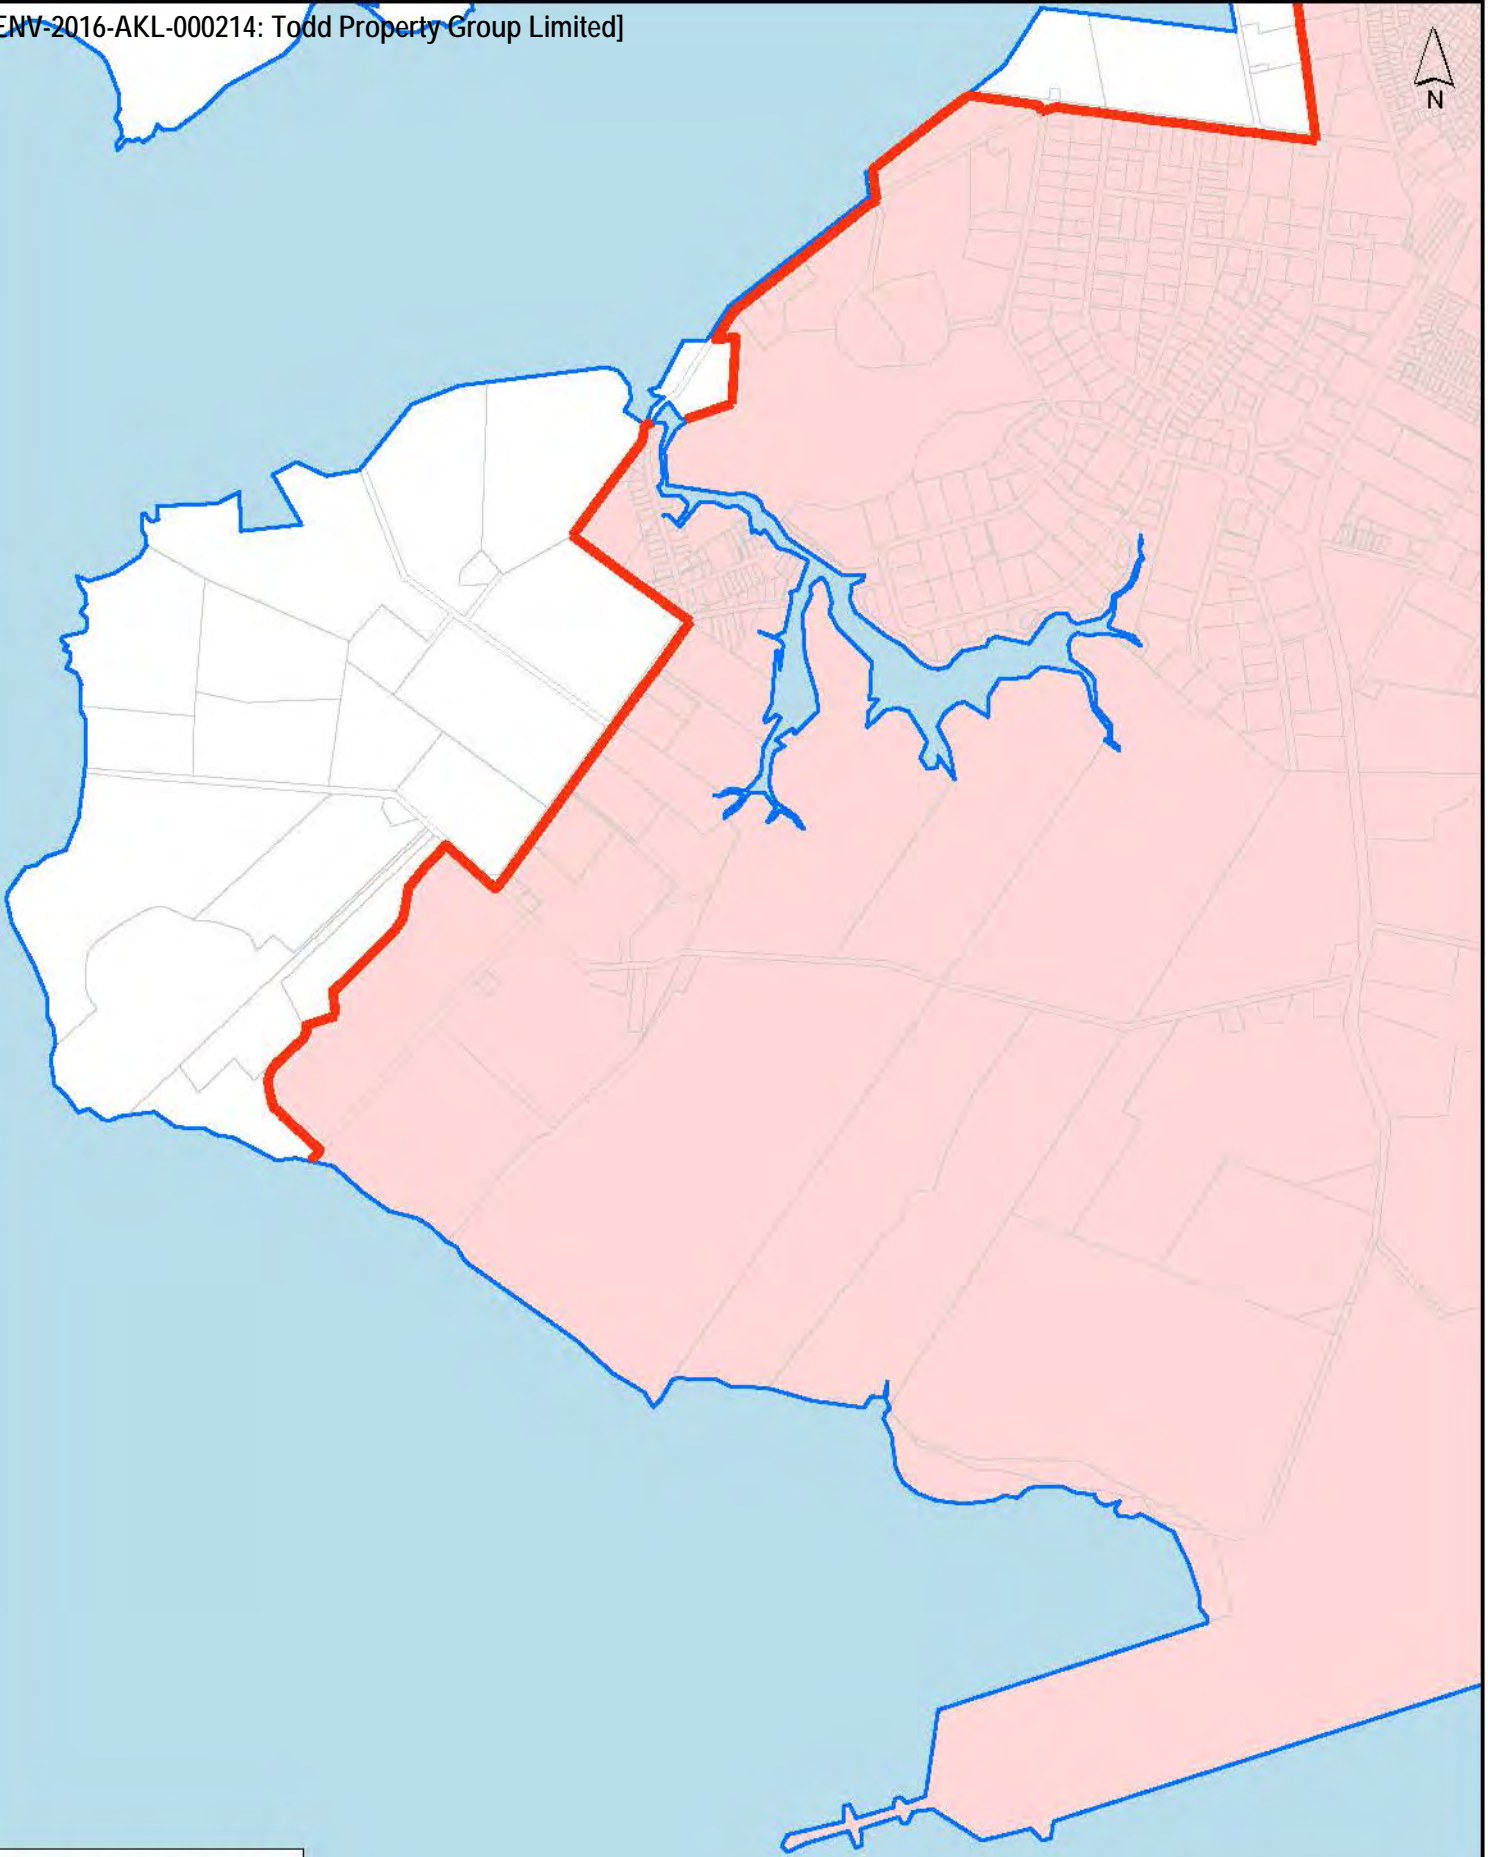

Auckland Council
Te Kaitiaki Take Kōwhiri

Metropolitan Area: Albany

Auckland Council
Te Kaitiaki Take Kōwhiri

Metropolitan Area: Ambury

Auckland Council
Te Kaitiaki Take Kōwhiri

Metropolitan Area: Border - Orewa

Metropolitan area
2010

0 350 700 M

**Auckland
Council**

Metropolitan Area: Henderson Valley - Oratia

Auckland Council
Te Kaitiaki Take Kōwhiri

Metropolitan Area: Hingaia - Drury South

Auckland Council
Te Kaitiaki Take Kōwhiri

Metropolitan Area: Hobsonville

Metropolitan area
2010

0 350 700 M

Metropolitan Area: Ihumatao

Auckland Council
Te Kaitiaki Take Kōwhiri

Auckland Council
Kaitiaki Take Kōwhiri

Metropolitan Area: Konini - Waima/ Laingholm

Metropolitan Area: Shakespear

Auckland Council
Te Kaitiaki Take Kōwhiri

Metropolitan area
2010

0 350 700 M

**Auckland
Council**

Metropolitan Area: Swanson - Ranui

Metropolitan Area: Takanini

Auckland Council
Te Kaunihera o Te Ika Māori