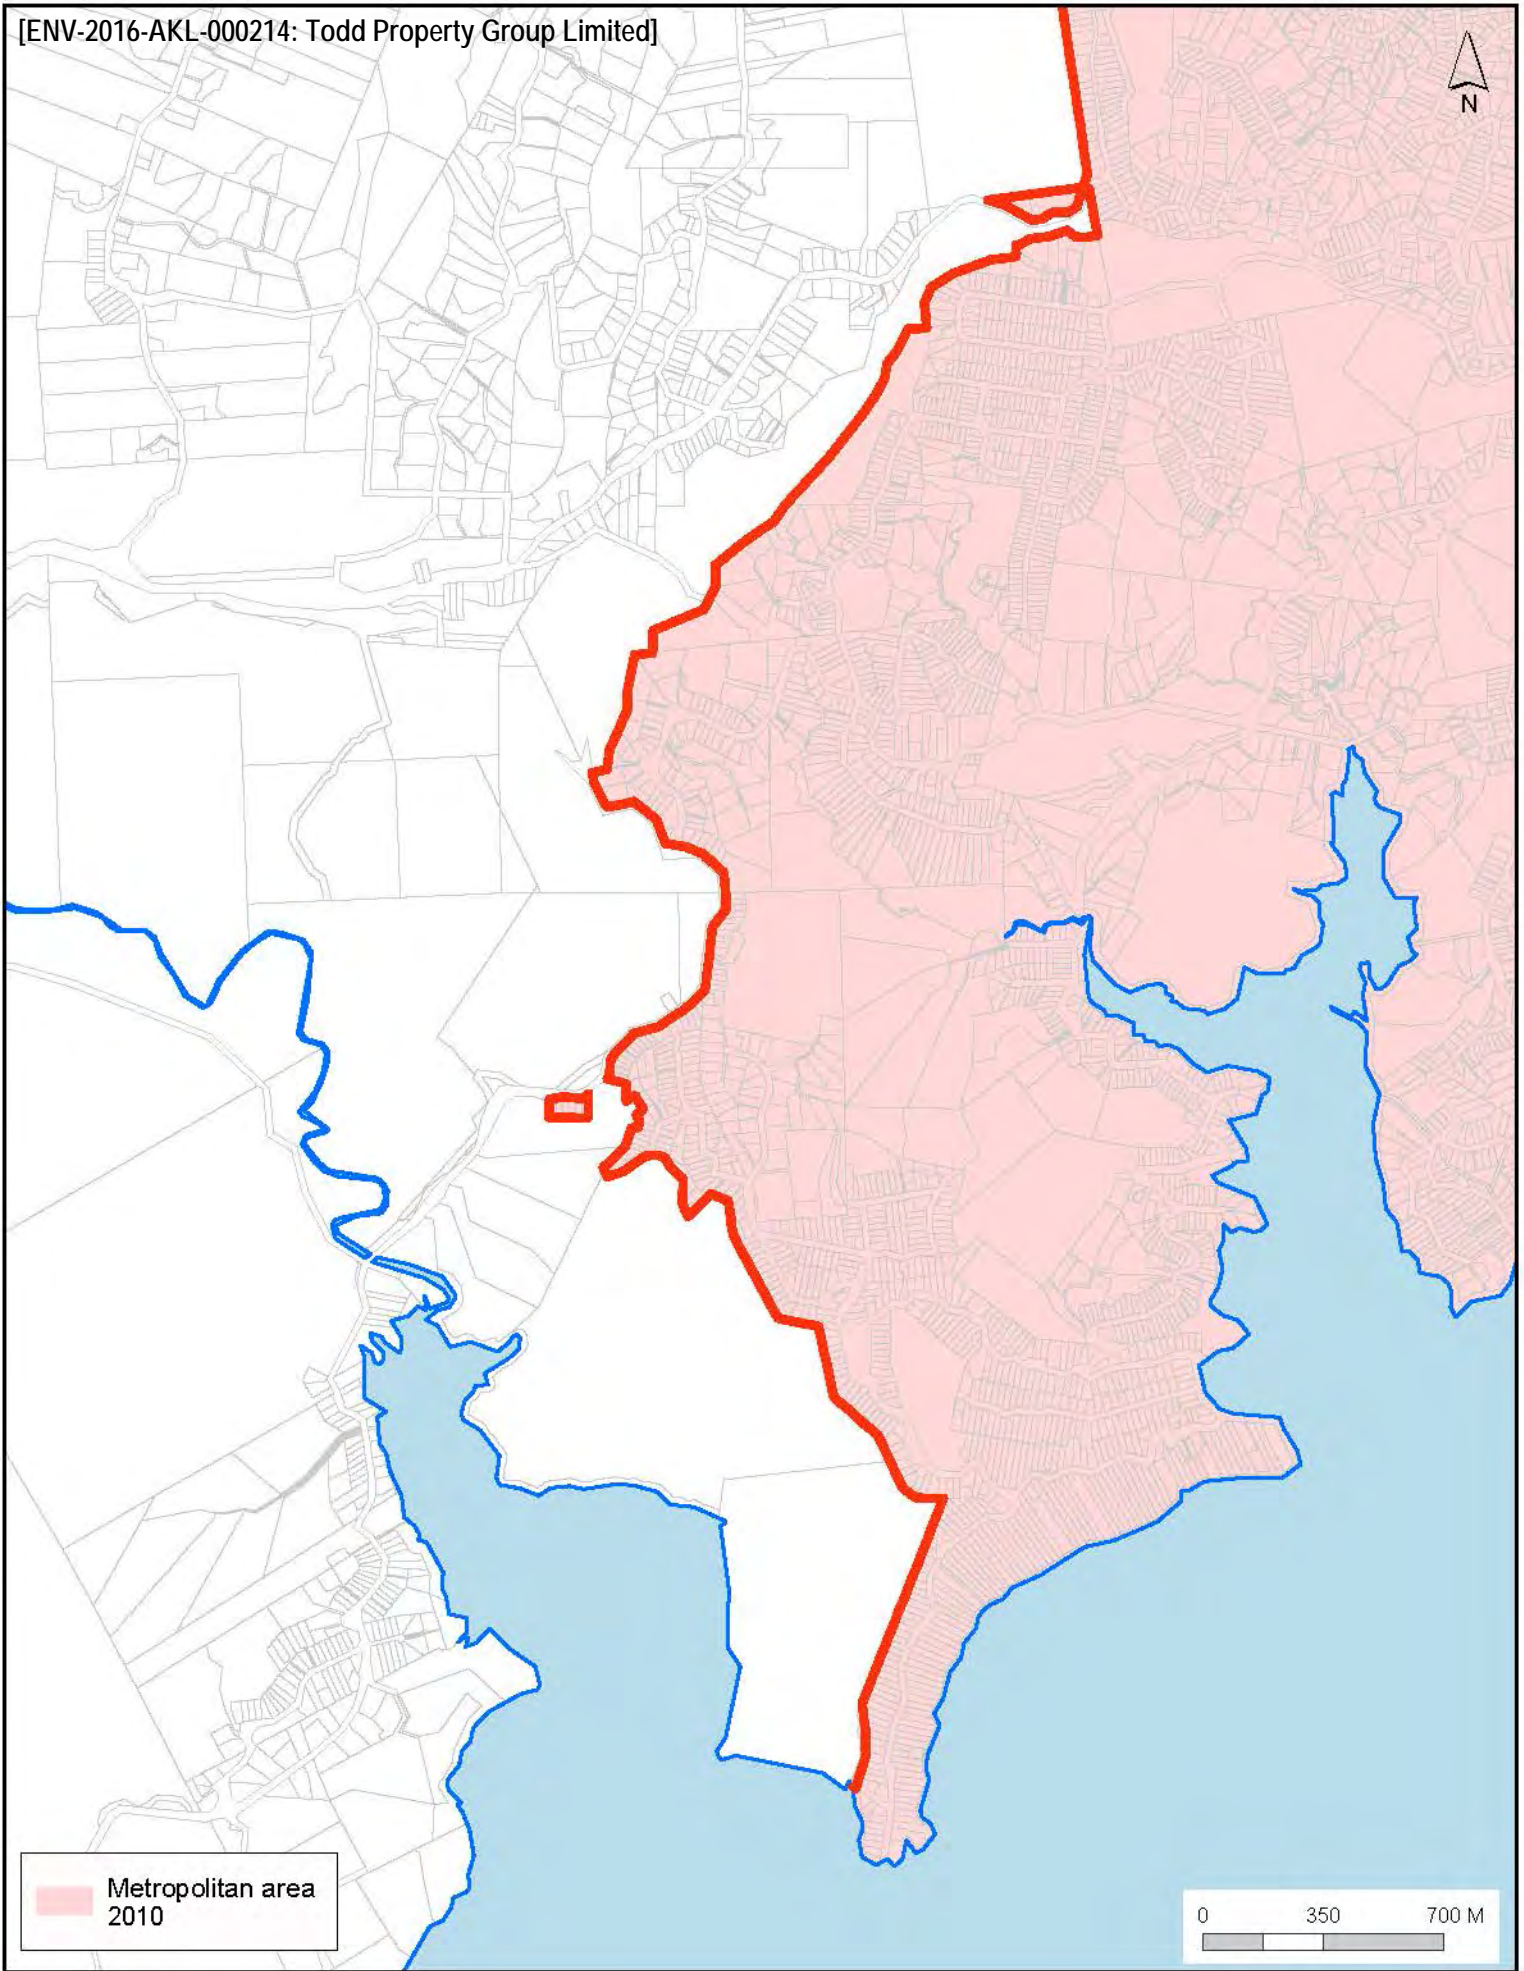

Auckland Council
Te Kaitiaki Take Kōwhiri

Metropolitan Area: Albany

Auckland Council
Te Kaitiaki Take Kōwhiri

Metropolitan Area: Ambury

Auckland Council
Te Kaitiaki Take Kōwhiri

Metropolitan Area: Border - Orewa

Metropolitan Area: Hobsonville

Metropolitan area
2010

0 350 700 M

Metropolitan Area: Ihumatao

Auckland Council
Te Kaitiaki Take Kōwhiri

Auckland Council
Kaitiaki Take Kōwhiri

Metropolitan Area: Konini - Waima/ Laingholm