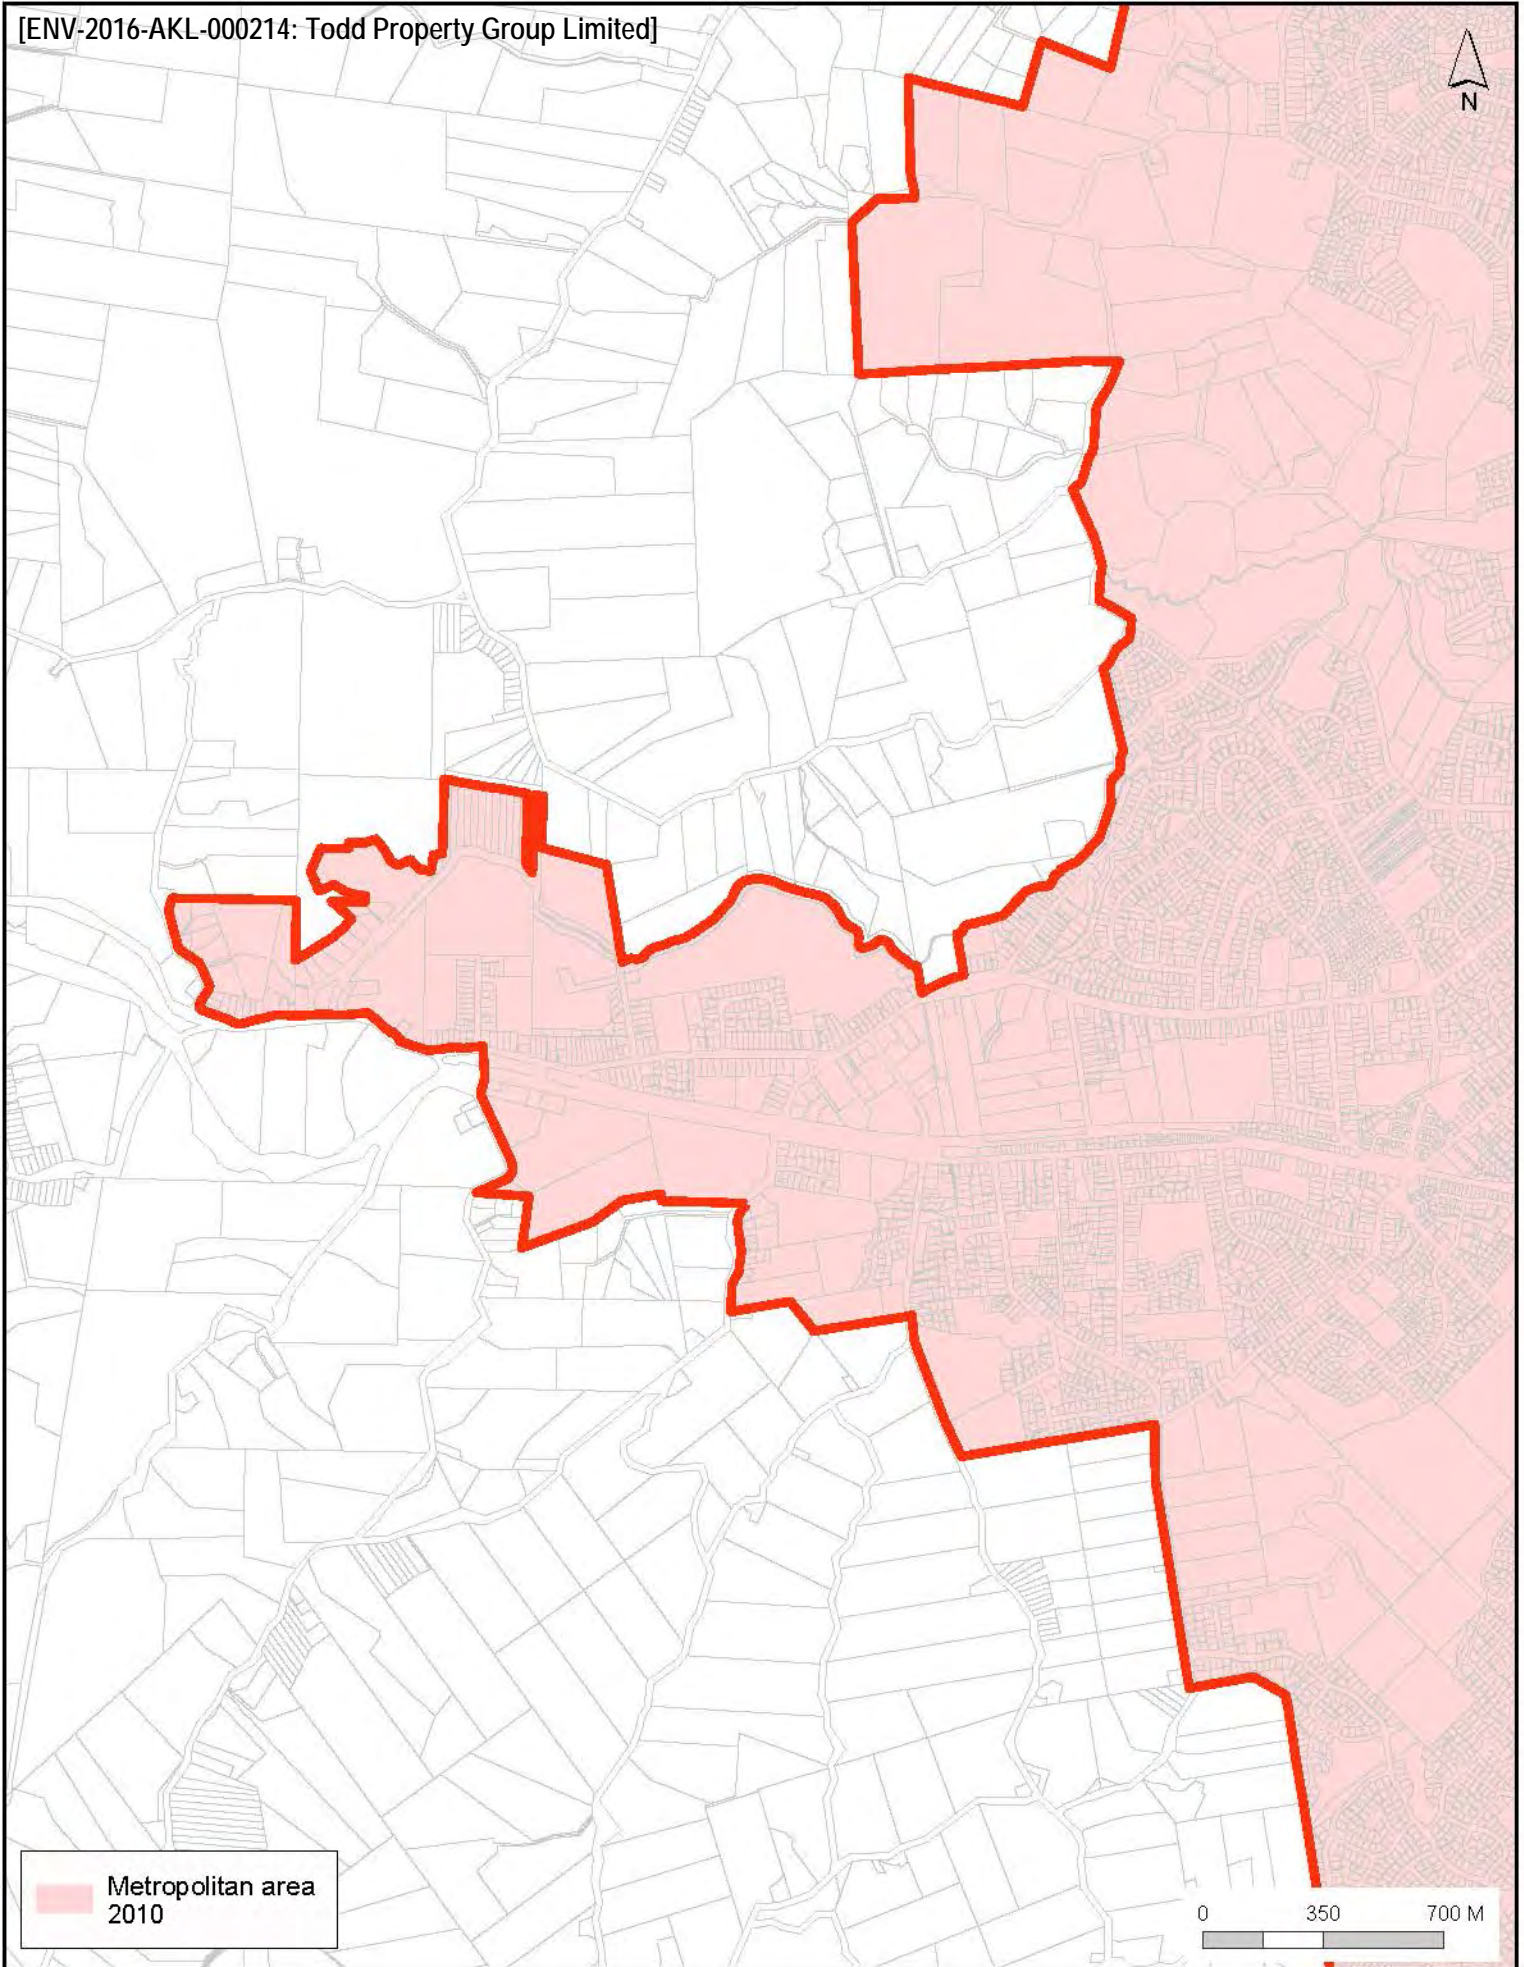

Auckland Council
Te Kaitiaki Take Kōwhiri

Metropolitan Area: Albany

Auckland Council
Te Kaitiaki Take Kōwhiri

Metropolitan Area: Ambury

Auckland Council
Te Kaitiaki Take Kōwhiri

Metropolitan Area: Border - Orewa

Metropolitan area
2010

0 350 700 M

Auckland Council
Te Kaitiaki Take Kōwhiri

Metropolitan Area: East Tamaki - Manurewa East

Metropolitan area
2010

0 350 700 M

Auckland
Council

Metropolitan Area: Hatfields - Orewa

Metropolitan area
2010

0 350 700 M

**Auckland
Council**

Metropolitan Area: Papakura / Drury

Metropolitan area
2010

0 350 700 M

Auckland Council
Te Kaitiaki Take Kōwhiri

Metropolitan Area: Puhinui

Metropolitan Area: Shakespear

Auckland Council
Te Kaitiaki Take Kōwhiri

Metropolitan area
2010

0 350 700 M

**Auckland
Council**

Metropolitan Area: Swanson - Ranui

Metropolitan Area: Takanini

Auckland Council
Te Kaunihera o Te Ika Māori