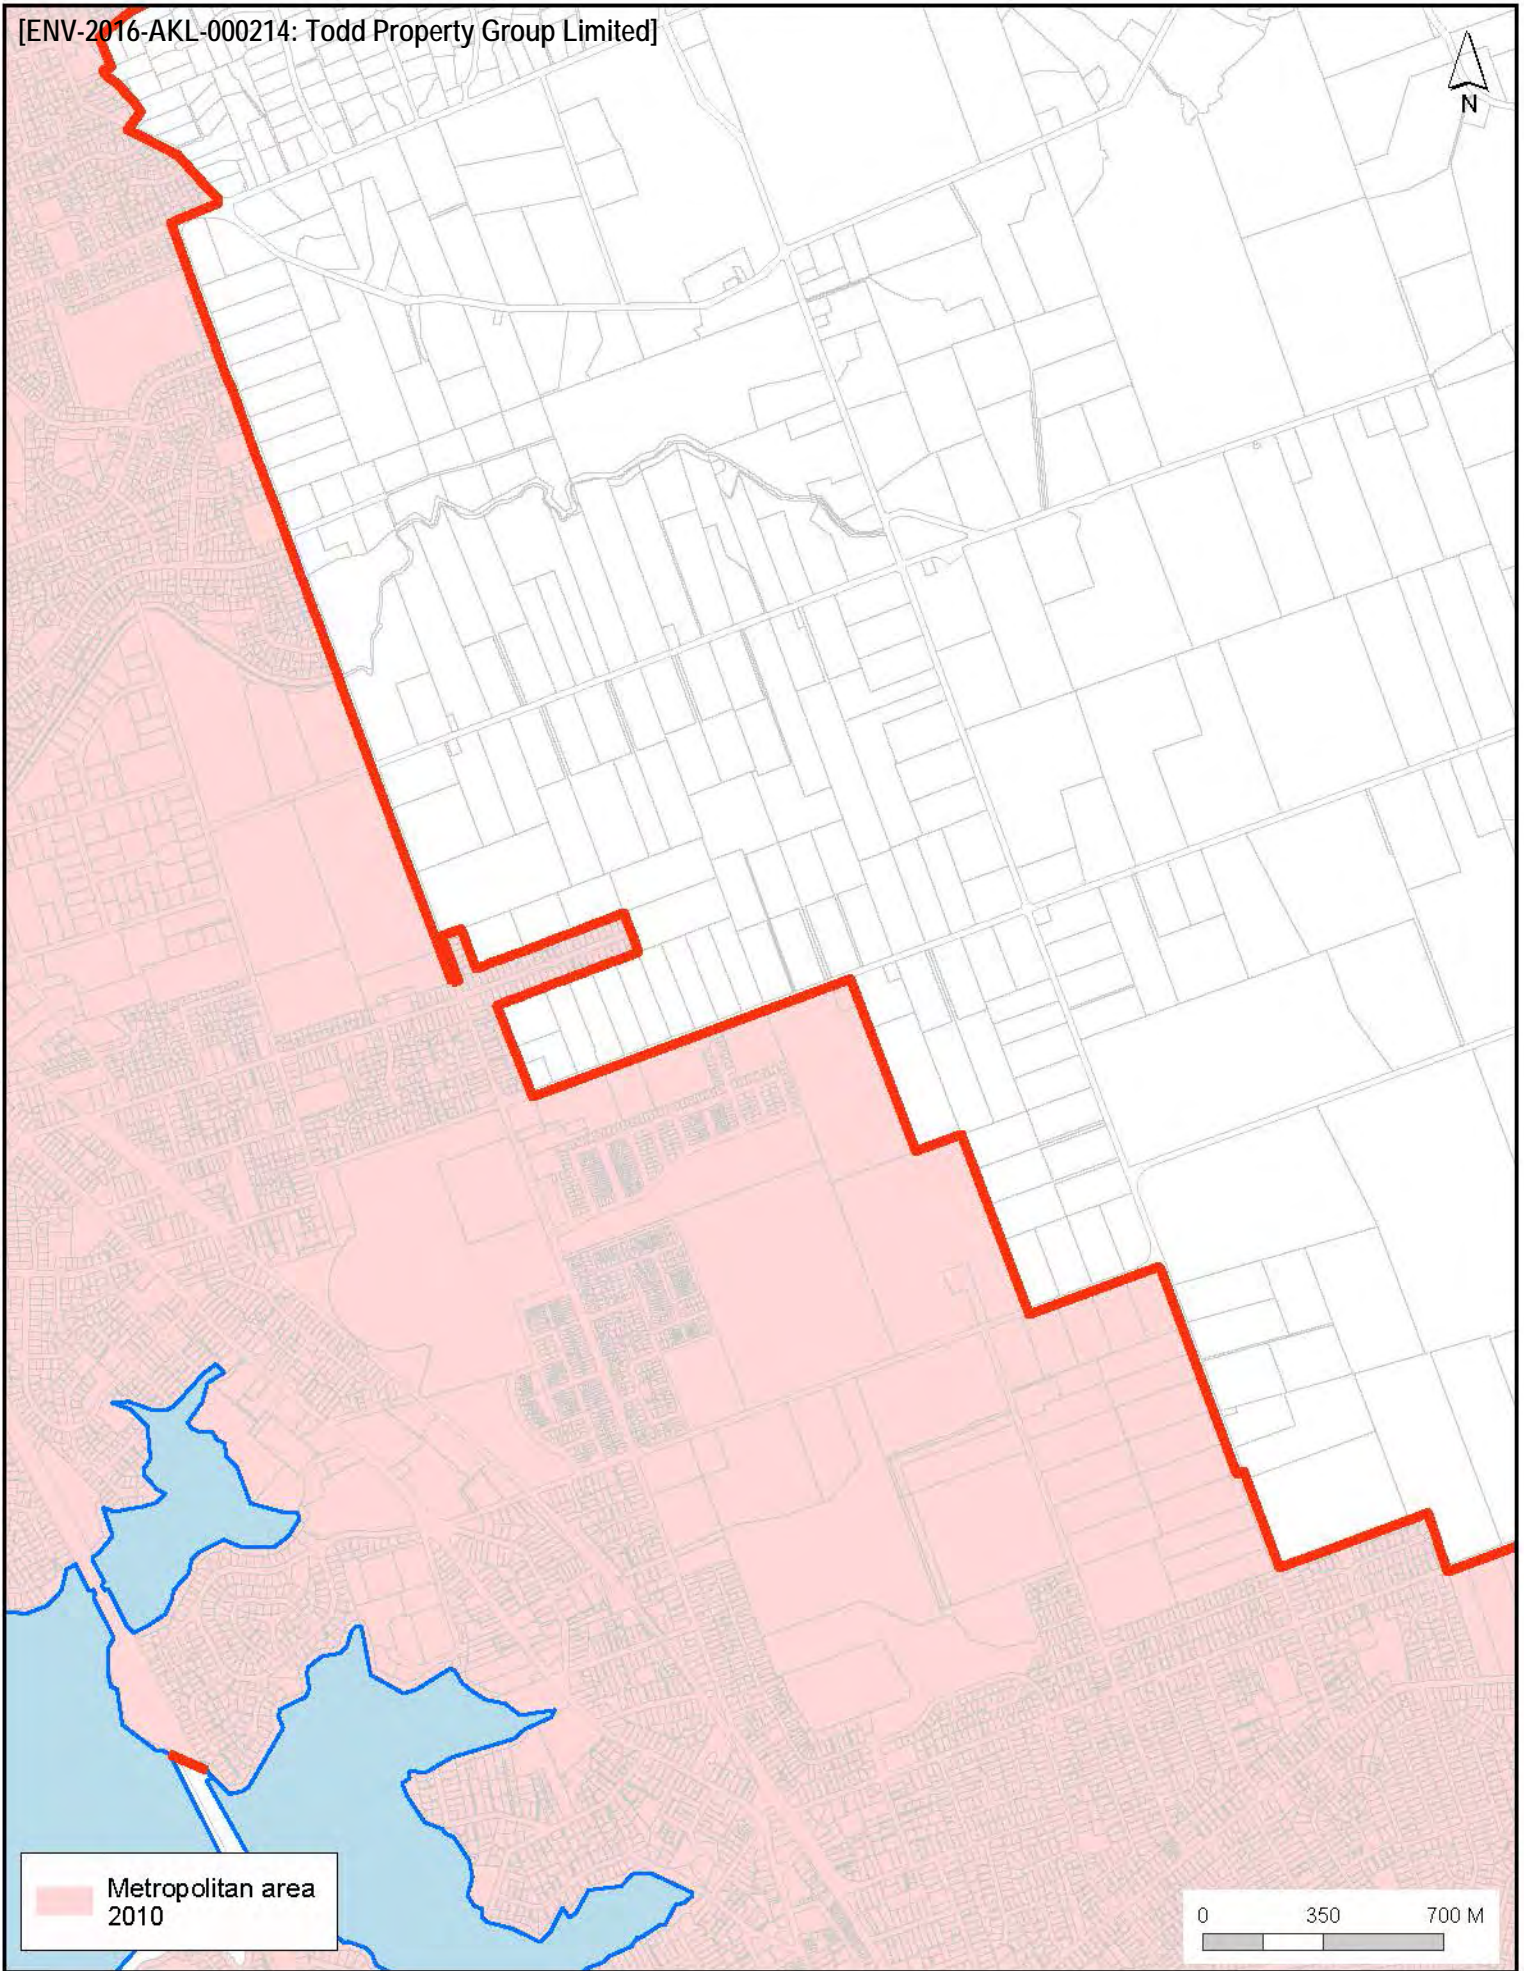

Auckland Council
Te Kaitiaki Take Kōwhiri

Metropolitan Area: Albany

Auckland Council
Te Kaitiaki Take Kōwhiri

Metropolitan Area: Ambury

Auckland Council
Te Kaitiaki Take Kōwhiri

Metropolitan Area: Border - Orewa

Metropolitan Area: Shakespear

Auckland Council
Te Kaitiaki Take Kōwhiri

Metropolitan area
2010

0 350 700 M

**Auckland
Council**

Metropolitan Area: Swanson - Ranui

Metropolitan Area: Takanini

Auckland Council
Te Kaunihera o Te Ika Māori

Metropolitan area
2010

Auckland Council
Te Kaitiaki Take Kōwhiri

Metropolitan Area: Waiheke Island

Metropolitan area
2010

0 350 700 M

Auckland Council
Te Kaunihera o Te Ika Māori

Metropolitan Area: Whitford